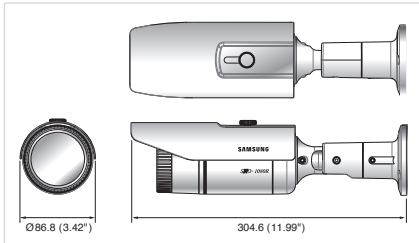

Dimensions

Unit : mm (inch)

The Eco mark represents Samsung Techwin's will to create environment-friendly products, and indicates that the product satisfies the EU RoHS Directive.

Design and specifications are subject to change without notice.

■ DISTRIBUTED BY

SAMSUNG TECHWIN CO., LTD. 701, Sampyeong-dong, Bundang-gu, Seongnam-si, Gyeonggi-do Korea 463-400
Tel : +82-70-7147-8741-8749, 8752-8760 Fax : +82-31-8018-3745 www.samsungsecurity.com www.samsungcctv.com

SAMSUNG TECHWIN