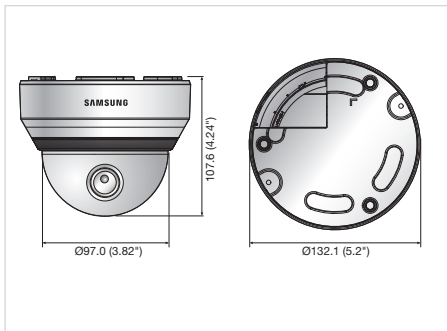

Dimensions

Unit : mm (inch)