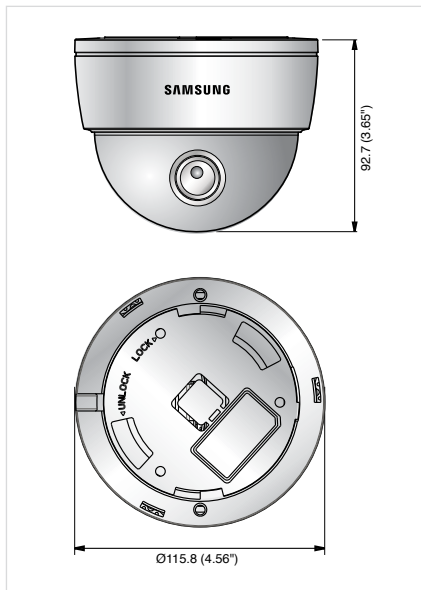

Dimensions

Unit : mm (inch)