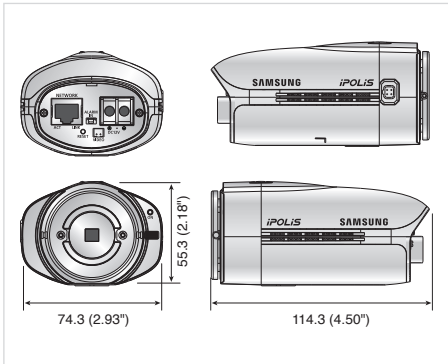

Dimensions

Unit : mm (inch)