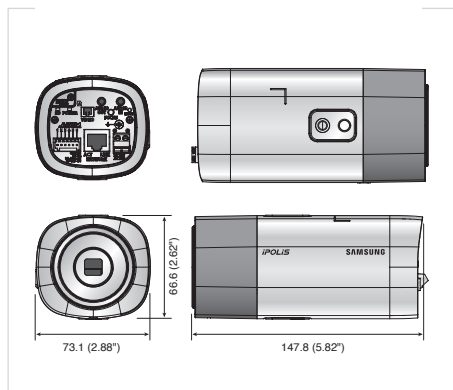

Dimensions

Unit : mm (inch)