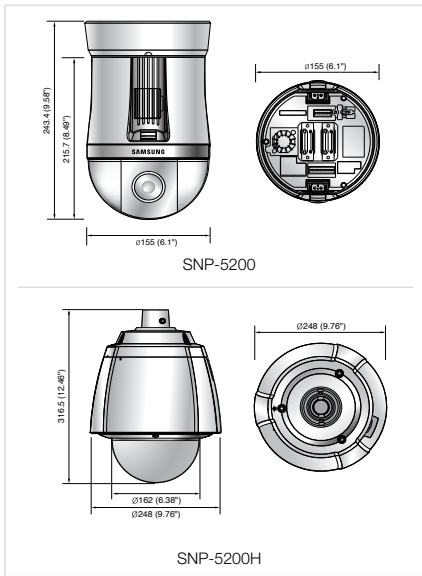

Dimensions

Unit : mm (inch)