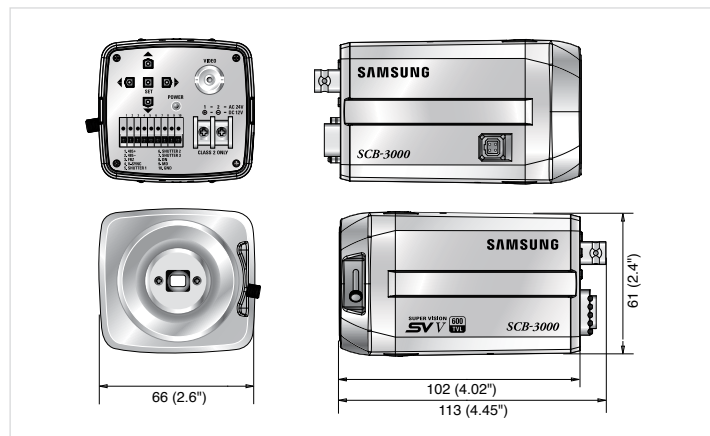

Dimensions

Unit : mm (inch)