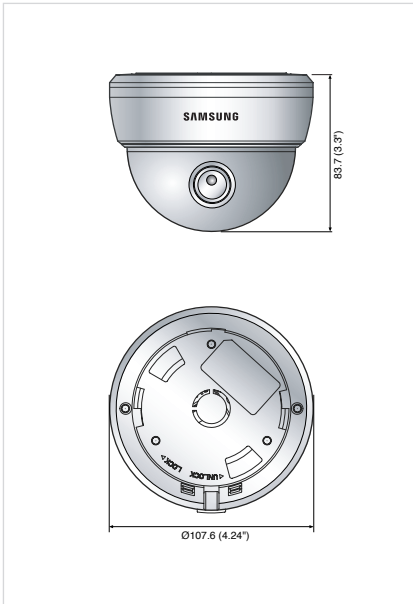

Dimensions

Unit : mm (inch)

The Eco mark represents Samsung Techwin's will to create environment-friendly products, and indicates that the product satisfies the EU RoHS Directive.

Design and specifications are subject to change without notice.

SAMSUNG TECHWIN CO., LTD.

145-3, Sangdaewon 1-dong, Jungwon-gu, Seongnam-si, Gyeonggi-do Korea 462-703
Tel : +82-70-7147-8741~8749, 8752~8760 Fax : +82-31-8018-3745
www.samsungcctv.com www.samsungsecurity.com

■ DISTRIBUTED BY