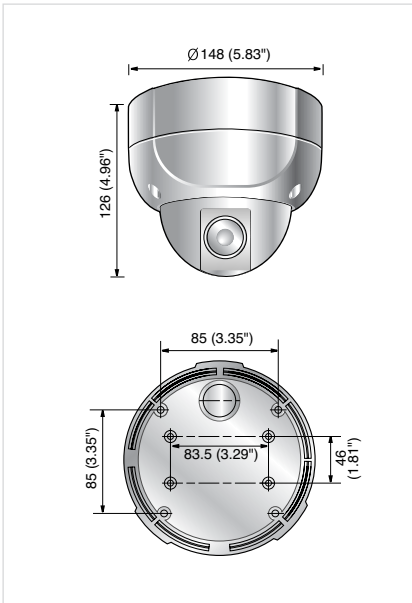

Dimensions

Unit : mm (inch)

The Eco mark represents Samsung Techwin's will to create environment-friendly products, and indicates that the product satisfies the EU RoHS Directive.