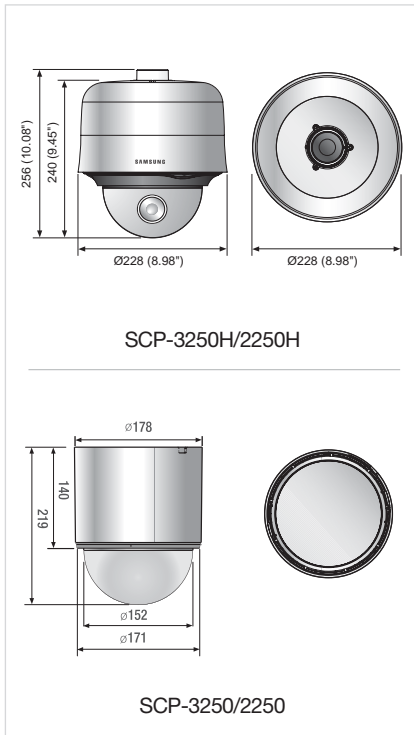

Dimensions

Unit : mm (inch)

The Eco mark represents Samsung Techwin's will to create environment-friendly products, and indicates that the product satisfies the EU RoHS Directive.

Design and specifications are subject to change without notice.

SAMSUNG TECHWIN CO., LTD.

701, Sampyeong-dong, Bundang-gu, Seongnam-si, Gyeonggi-do Korea 463-400
Tel : +82-70-7147-8741 ~ 8749, 8752 ~ 8760 Fax : +82-31-8018-3745
www.samsungsecurity.com www.samsungcctv.com

■ DISTRIBUTED BY