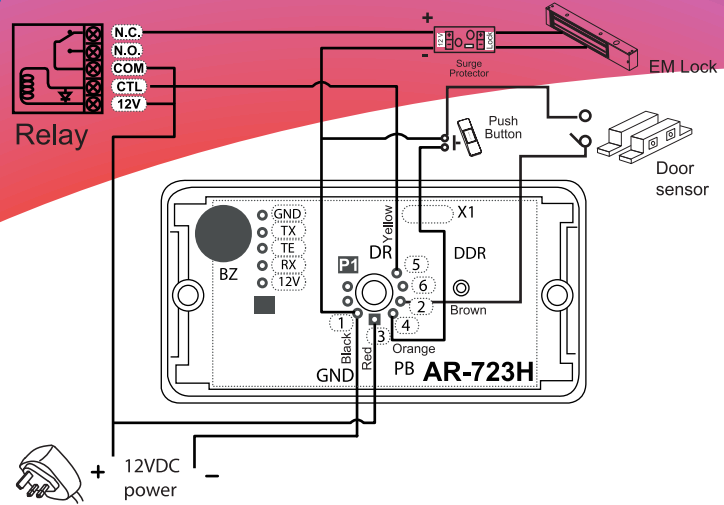

Pin number only - AR721KP

Having problem, forgot to bring the proximity card? 721KP work only by pin number for maximum convenient and optimum security. Just key in the 4 digit security pin to gain access. Programmable different pin up to 250 users.

Specification

Model No.	AR-723H (B/R)
Frequency	125kHz
Voltage	12VDC
Power Consumption	< 1W
User Capacity	100
Operating Temperature	-20°C to +75°C
Active Distance	6 cm
Indicator	1 Bi-color LED & 1 Buzzer
Weatherproof	NONE
Color	Blue/Red
Dimension (mm)	81(L) x 43(W) x 18(H)
N.W. (g)	40±5
Housing Material	ABS
Relay	Door open relay - 10sec Alarm relay - 10sec

Diagram

Adding Tag

1. Present Master Card
2. After 3 short beeps (Access programming mode)
3. Present one new card at a time
4. Present Master Card (Exit programming mode)

Deleting Tag

1. Present Master Card
2. After 3 short beeps (Access programming mode)
3. 1 long warning beep after 2 secs
4. 5 short beeps after 5 secs: cards cleared.

PS: Once Master Card is presented after one warning beep, all card data will be cleared

AR721KP

Specification

Model No.	AR721KP
Reading	Pin number only
Door relay	12V / 2A N.O. / N.C. / COM Momentary / Latch type Pre-set time 0.1 to 600 sec
Alarm relay	NONE
Serial data port	NONE
Input port	1 for push button
Power consumption	12VDC. Less than 2W
Dimension	112(L) x 76(W) x 25(H)