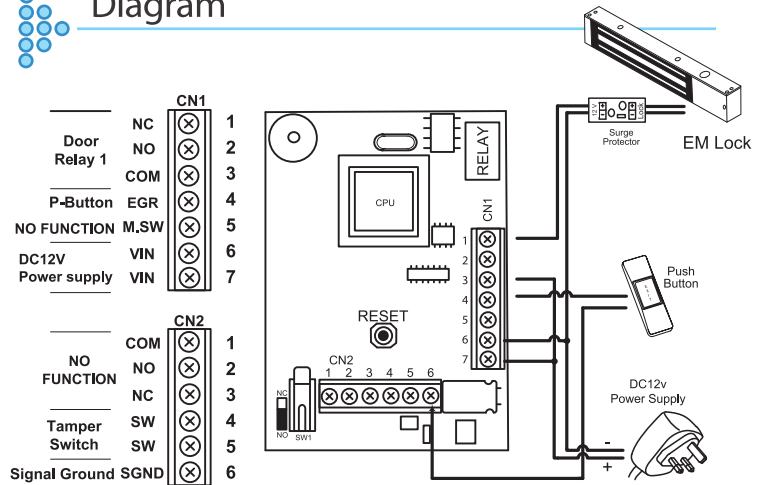

Diagram

Adding Tag

1. Present Master Card
2. After 3 short beeps (Access programming mode)
3. Present one new card at a time
4. Present Master Card (Exit programming mode)

Deleting Tag

1. Present Master Card
2. After 3 short beeps (Access programming mode)
3. 1 long warning beep after 2 secs
4. 5 short beeps after 5 secs: cards cleared.

PS: Once Master Card is presented after one warning beep, all card data will be cleared

AR721KP

Specification

Model No.	AR721KP
Reading	Pin number only
Door relay	12V / 2A N.O. / N.C. / COM Momentary / Latch type Pre-set time 0.1 to 600 sec
Alarm relay	NONE
Serial data port	NONE
Input port	1 for push button
Power consumption	12VDC. Less than 2W
Dimension	112(L) x 76(W) x 25(H)

Diagram

Accessories

SOYAL also have complete Networking Access Control System that supports user friendly software. Software provides more power function to better manage larger scale premises. Contact your nearest dealer for more information on SOYAL intergrated access control management software.