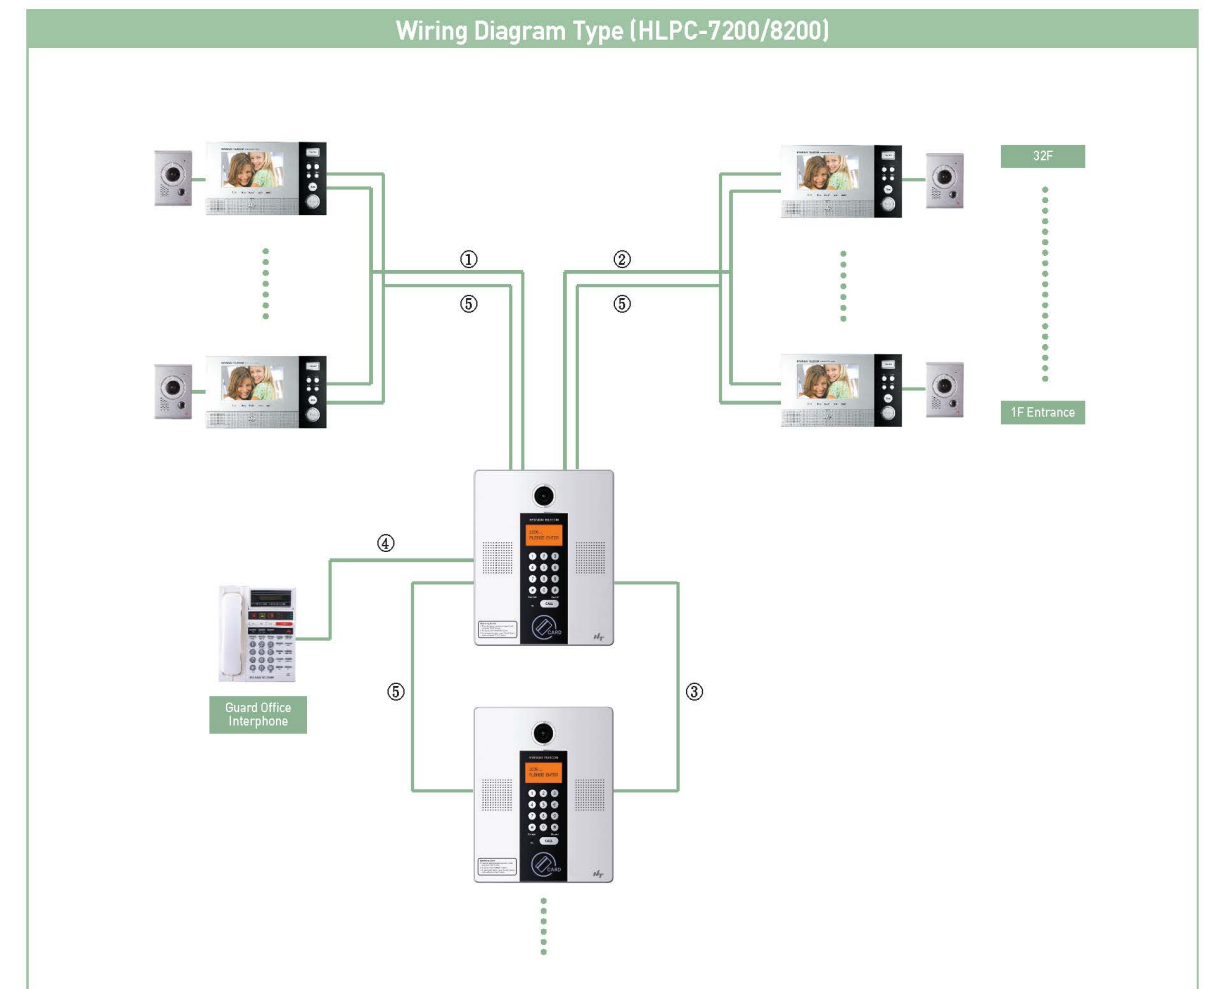

NOTE		
No.	WIRING	REMARK
①②	UTP CAT.5 4P-0.5mm x 1	- 1P : DATA - 3P : Voice 1,2,3
③	UTP CAT.5 4P-0.5mm x 1	- 1P : DATA - 2P : Voice - 1P : Spare
④	UTP CAT.5 4P-0.5mm x 1	- 1P : DATA - 1P : Voice
⑤	EC x 5C-2V x 1	- 1P : DC 27V - 1P : Spare - Video

MAX. CAPACITY OF 1 HLPC-8200	
EQUIP.	MAX.Q'TY
MONITOR	64 set
LOBBY PHONE	7 set
GUARD OFFICE INTERPHONE	1 set
*Max.:1Master (HLPC-8200), 6Slave (HLPC-8000)