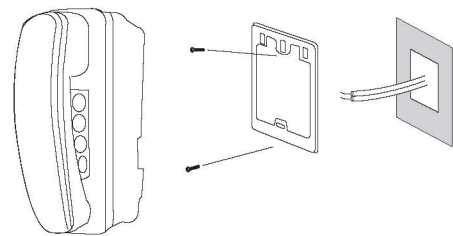

- Memory function of room number, Door release

Compatible Appliances

- Door Lock / HLPC-7200, 7100 / HMC-7000

Specification

Power	AC100-240V, 50/60Hz
Power Consumption	Max. 18W
Weight	Approx. 2.3kg
Wiring	8 wires BUS type
How to Install	Wall Mount Type
Temperature	0°C ~ 40°C
Humidity	Lower than 90%
Color	Silver

Wiring Diagram

Mounting

System Configuration

Home Security Solution

Home Automation Accessories

More convenient with automation devices!
Meet improved life with digital devices, it's comfortable and convenient anywhere anytime.