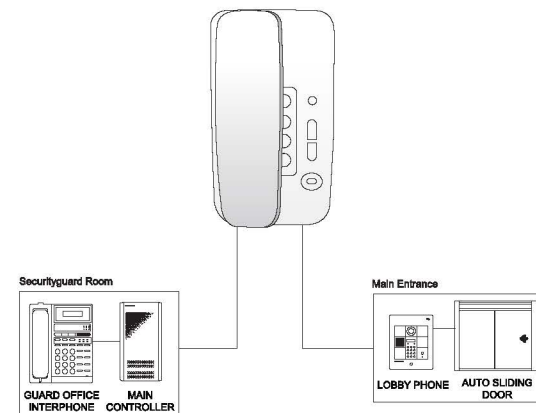

Mounting

System Configuration

Home Security Solution

Audio Interphone
HIP-8000B

Function

Communication

- Intercom with Lobby Phone or Guard Office or between Rooms
- Communication with Door panel

Others

- Memory function of room number, Door release

Compatible Appliances

- Door Lock / HLPC-7200, 7100 / HMC-7000

Specification

Power	AC100-240V, 50/60Hz
Power Consumption	Max. 18W
Weight	Approx. 2.3kg
Wiring	8 wires BUS type
How to Install	Wall Mount Type
Temperature	0°C ~ 40°C
Humidity	Lower than 90%
Color	Silver

Wiring Diagram

Mounting

System Configuration

Home Security Solution

Home Automation Accessories

More convenient with automation devices!
Meet improved life with digital devices, it's comfortable and convenient anywhere anytime.