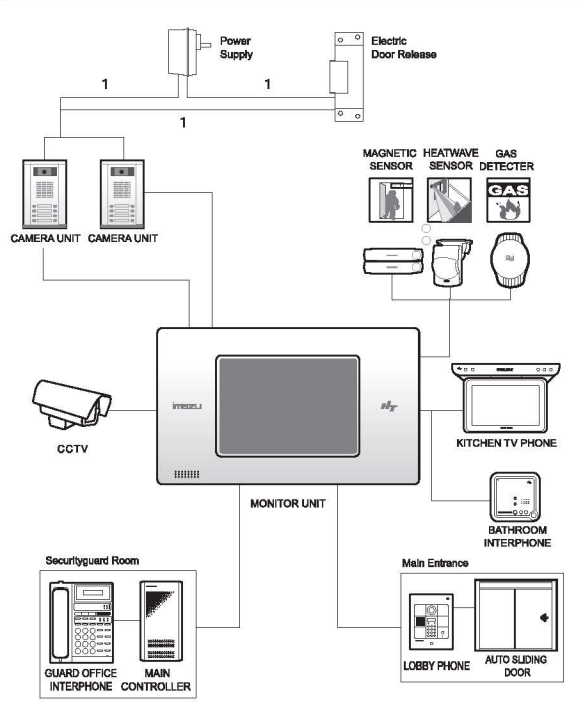

Power Security MIC

Monitor
HAC-T170
7" Color TFT LCD

Monitor
HAC-307H
7" Color TFT LCD

Function

- Communication**
- Monitor to Door Camera / Lobby phone (Audio & Video)
 - Monitor to Guard Office Interphone (Audio only)
 - Monitor to Monitor in other household with Main controller (Audio only)

- Security**
- Emergency Alarm, Gas, Heat wave, Magnetic Sensors

- Others**
- Door release

- Compatible Appliances**
- 2 Door Cameras and 1 CCTV are connectable
 - Lighting (optional)
 - Kitchen TV, Bathroom Interphone

Specification

Power	AC100~240V, 50/60Hz
Power Consumption	Max. 28W
Signal Type	RS-485
Dimension	303W x 182H x 36D (mm)
Weight	Approx. 1.3kg
Wiring	10 wires BUS type
How to Install	Wall Mount Type
Temperature	0°C ~ 40°C
Humidity	Lower than 90%
Display	LCD 7" TFT-LCD COLOR
	Image input 1Vp-p/75Ω, Composite PAL/NTSC
	Resolution 1,440W x 234H Dots
	View angle Up 40°, Down 65°, Left 65°, Right 65°
Audio Communication	Hands Free
Available Door Camera	HCC-300, HCC-500, HCC-600E, HCC-700 Series
Color	White

Mounting

System Configuration

Function

- Communication**
- Monitor to Door Camera / Lobby phone (Audio & Video)
 - Monitor to Guard Office Interphone (Audio only)
 - Monitor to Monitor in other household with Main controller (Audio only)