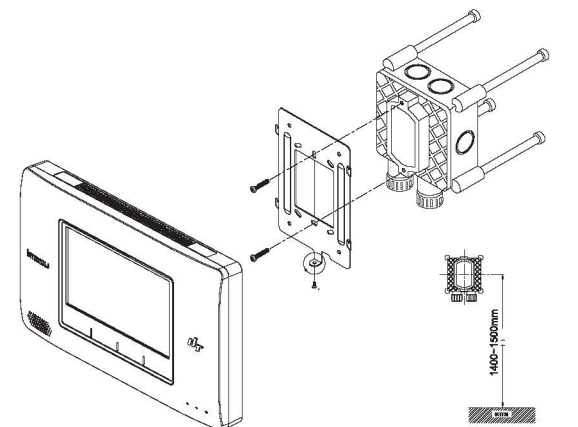

Monitor
HAC-T170
7" Color TFT LCD

Monitor
HAC-307H
7" Color TFT LCD

Function

1. **Communication**
2. Monitor to Door Camera / Lobby phone (Audio & Video)
   - Monitor to Guard Office Interphone (Audio only)
   - Monitor to Monitor in other household with Main controller (Audio only)

1. **Security**
2. Emergency Alarm, Gas, Heat wave, Magnetic Sensors

1. **Others**
2. Door release

1. **Compatible Appliances**
2. 2 Door Cameras and 1 CCTV are connectable
   - Lighting (optional)
   - Kitchen TV, Bathroom Interphone

Specification

Power	AC100~240V, 50/60Hz
Power Consumption	Max. 28W
Signal Type	RS-485
Dimension	303W x 182H x 36D (mm)
Weight	Approx. 1.3kg
Wiring	10 wires BUS type
How to Install	Wall Mount Type
Temperature	0°C ~ 40°C
Humidity	Lower than 90%
Display	LCD 7" TFT-LCD COLOR
	Image input 1Vp-p/75Ω, Composite PAL/NTSC
	Resolution 1,440W x 234H Dots
	View angle Up 40°, Down 65°, Left 65°, Right 65°
Audio Communication	Hands Free
Available Door Camera	HCC-300, HCC-500, HCC-600E, HCC-700 Series
Color	White

Mounting

System Configuration

Function

1. **Communication**
2. Monitor to Door Camera / Lobby phone (Audio & Video)
   - Monitor to Guard Office Interphone (Audio only)
   - Monitor to Monitor in other household with Main controller (Audio only)

1. **Security**
2. Emergency alarm & alert notification (gas leakage, burglar intrusion)

1. **Others**
2. Door release

1. **Compatible Appliances**
2. Extra extension monitor / Door Lock / Kitchen TV / Bathroom Interphone / Guard Office Interphone

Specification