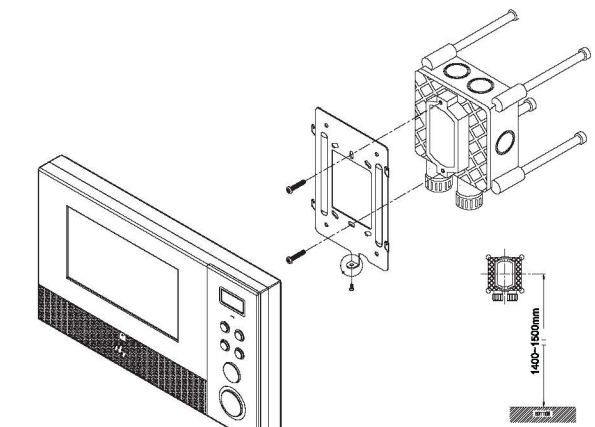

Monitor
HAC-T170
7" Color TFT LCD

Monitor
HAC-307H
7" Color TFT LCD

Function

1. **Communication**
2. Monitor to Door Camera / Lobby phone (Audio & Video)
   - Monitor to Guard Office Interphone (Audio only)
   - Monitor to Monitor in other household with Main controller (Audio only)

1. **Security**
2. Emergency Alarm, Gas, Heat wave, Magnetic Sensors

1. **Others**
2. Door release

1. **Compatible Appliances**
2. 2 Door Cameras and 1 CCTV are connectable
   - Lighting (optional)
   - Kitchen TV, Bathroom Interphone

Specification

Power	AC100~240V, 50/60Hz
Power Consumption	Max. 28W
Signal Type	RS-485
Dimension	303W x 182H x 36D (mm)
Weight	Approx. 1.3kg
Wiring	10 wires BUS type
How to Install	Wall Mount Type
Temperature	0°C ~ 40°C
Humidity	Lower than 90%
Display	LCD 7" TFT-LCD COLOR
	Image input 1Vp-p/75Ω, Composite PAL/NTSC
	Resolution 1,440W x 234H Dots
	View angle Up 40°, Down 65°, Left 65°, Right 65°
Audio Communication	Hands Free
Available Door Camera	HCC-300, HCC-500, HCC-600E, HCC-700 Series
Color	White

Mounting

System Configuration

Function

1. **Communication**
2. Monitor to Door Camera / Lobby phone (Audio & Video)
   - Monitor to Guard Office Interphone (Audio only)
   - Monitor to Monitor in other household with Main controller (Audio only)

1. **Security**
2. Emergency alarm & alert notification (gas leakage, burglar intrusion)

1. **Others**
2. Door release

1. **Compatible Appliances**
2. Extra extension monitor / Door Lock / Kitchen TV / Bathroom Interphone / Guard Office Interphone

Specification