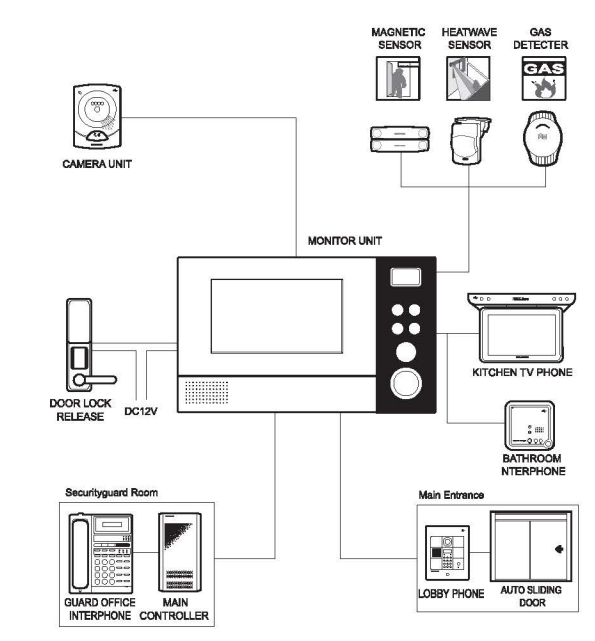

System Configuration