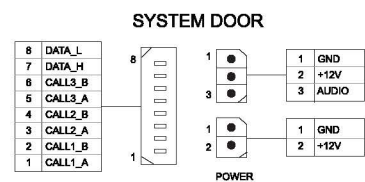

Wiring Diagram