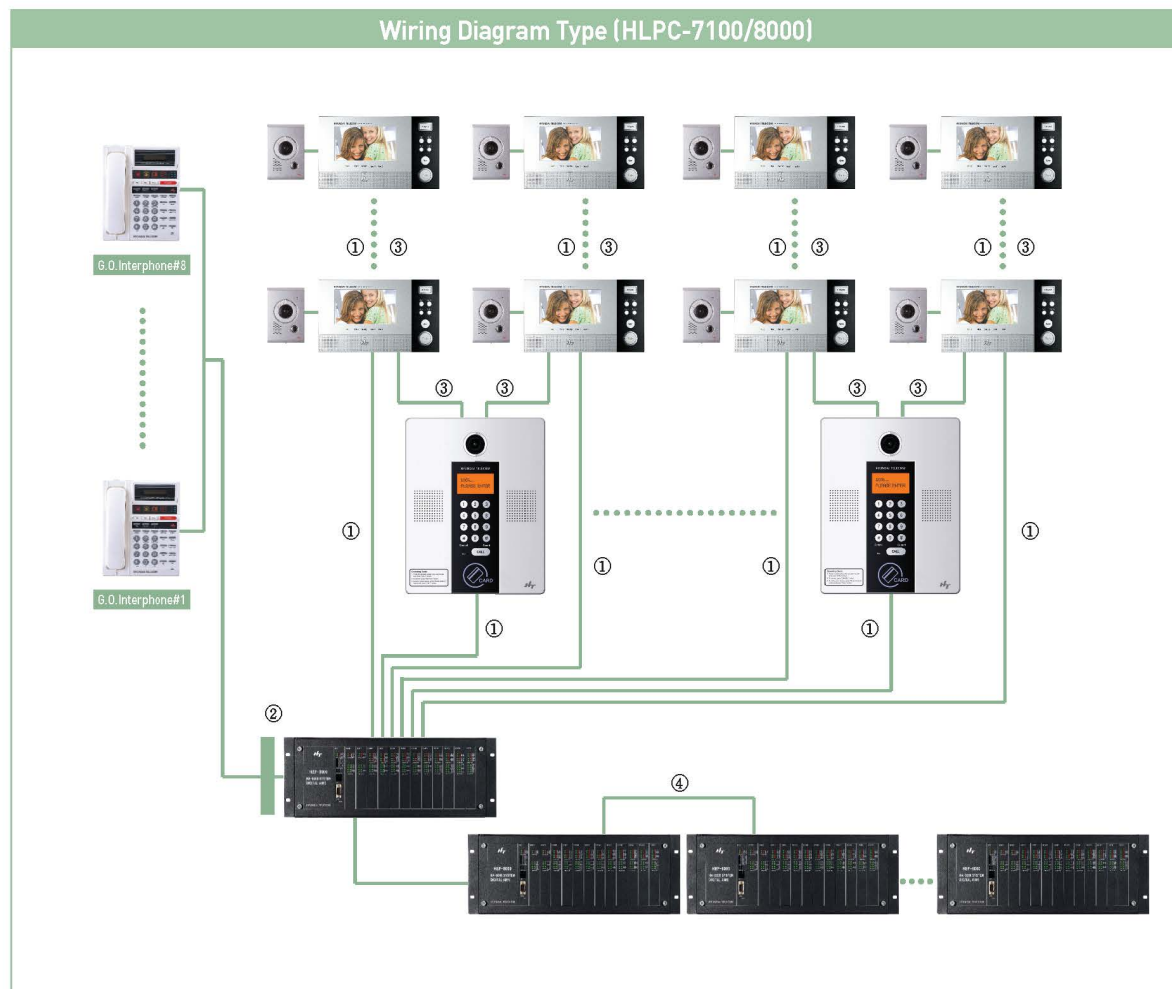

Specification

Power	DC 27V (Provided by Main controller)
Power Consumption	Max. 5VA
Signal Type	RS-485
Dimension	200W x 250H x 86D (mm)
Wiring	6-lines STAR type
Effective Signal Transmission Distance	Max. 1km
Temperature	0°C ~ 50°C
Humidity	10% ~ 90%
How to Install	Desktop
Communication speed	3,906bps
Display	2 Lines x 20 Digit LCD & Lamp
Color	White

Main Controller

HEF-8000

HEF-8000

Function

- Operate calls between the tenants
- System Error Alarm
- Control Guard interphone and Lobby phone

Specification

Power	AC100~240V, 50/60Hz
Signal Type	RS-485
Dimension	872W x 355H x 556D (mm)
Wiring	10 wires BUS type
Effective Signal Transmission Distance	Max. 1.2km
Temperature	0°C ~ 50°C
Humidity	10% ~ 90%
How to Install	19" RACK, STAND ALONE
Max. Capa.(1 unit)	Monitor(1024), Lobby Phone(64) Guard Interphone(8)sets
Accessories	Room Card : 1 card covers 128 tenants (Max. x8) MGMT Card : Connect between main Controllers
Color	Black

Digital APT System

NOTE		
No.	WIRING	REMARK
①	UTP CAT.5 4P-0.5mm x 1	- 1P : DATA - 3P : Voice 1,2,3
②	UTP CAT.5 4P-0.5mm x 1	- 1P : DATA -1P:Voice - 1P : DC 27V -1P:Spare
③	EC x 5C-2V x 1	- Video
④	CPEV 0.65mm 10P x 1	- 1P : DATA - 7P : Voice 1 – Voice 7 - 2P : Spare