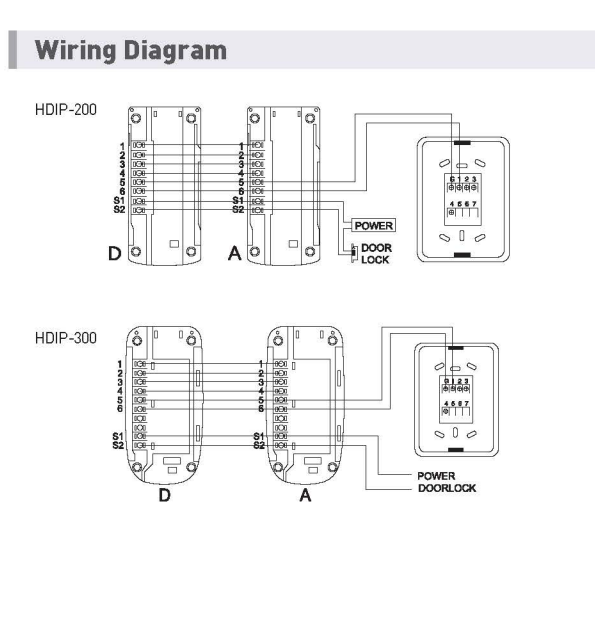

Function

Communication

- Duplex communication with a visitor at the door

Access Control & Other Function

- Open the door with door lock

Option

- Compatible with HDR-201/202/204/206/208MS, HDR-301/302/303/304MF, HDR-201PS, 201PSE

Specification

Power	AC 110V and / or 220V
Installation	Wall Mount Type
Wiring	2 wires Easy Installation
Material	Plastic cover (HDIP-200) ABS Resin (HDIP-300)
Operating Temperature	0°C ~ 40°C
Humidity	5% ~ 90%
Frequency	50 / 60Hz
Call Sound	Electronic Chime
Color	White