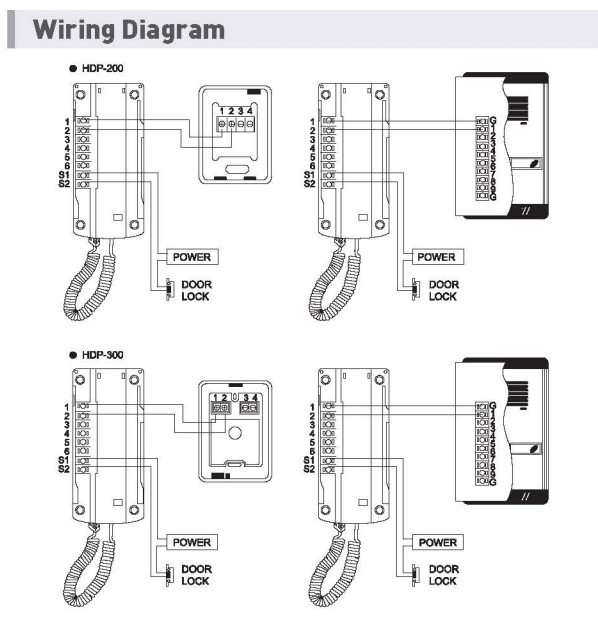

Function

Communication

- Duplex communication with a visitor at the door

Access Control & Other Function

- Open the door with door lock

Option

- Compatible with HDR-201/202/204/206/208MS, HDR-301/302/303/304MF, HDR-201PS, 201PSE

Specification

Power	AC 110V and / or 220V
Installation	Wall Mount Type
Wiring	2 wires Easy Installation
Material	ABS Resin
Operating Temperature	0°C ~ 40°C
Humidity	5% ~ 90%
Frequency	50 / 60Hz
Call Sound	Electronic Chime
Color	White