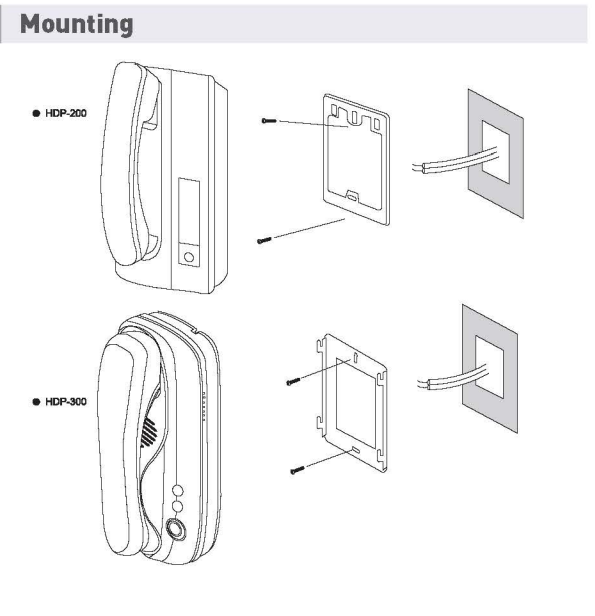

Function

Communication

- Duplex communication with a visitor at the door

Access Control & Other Function

- Open the door with door lock

Option

- Compatible with HDR-201/202/204/206/208MS, HDR-301/302/303/304MF, HDR-201PS, 201PSE

Specification

Power	AC 110V and / or 220V
Installation	Wall Mount Type
Wiring	2 wires Easy Installation
Material	ABS Resin
Operating Temperature	0°C ~ 40°C
Humidity	5% ~ 90%
Frequency	50 / 60Hz
Call Sound	Electronic Chime
Color	White