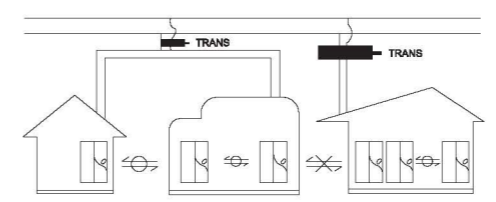

System Configuration