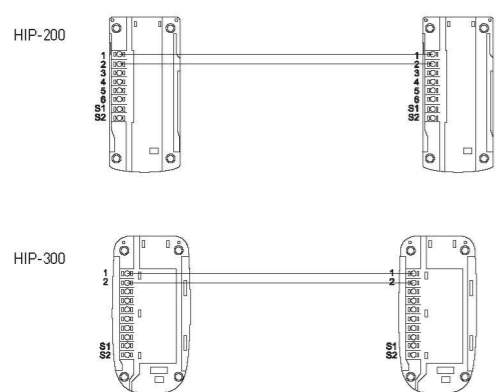

Wiring Diagram