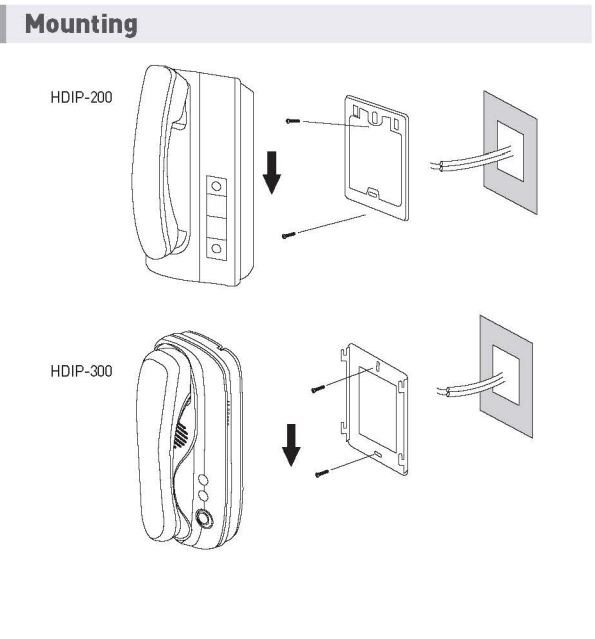

Function

Communication

- Duplex communication with a visitor at the door

Access Control & Other Function

- Open the door with door lock

Option

- Compatible with HDR-201/202/204/206/208MS, HDR-301/302/303/304MF, HDR-201PS, 201PSE

Specification

Power	AC 110V and / or 220V
Installation	Wall Mount Type
Wiring	2 wires Easy Installation
Material	Plastic cover (HDIP-200) ABS Resin (HDIP-300)
Operating Temperature	0°C ~ 40°C
Humidity	5% ~ 90%
Frequency	50 / 60Hz
Call Sound	Electronic Chime
Color	White