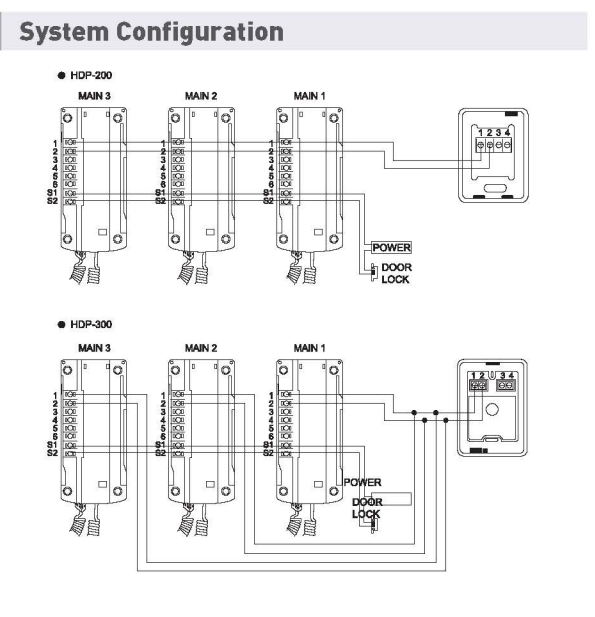

Function

Communication

- Duplex communication with a visitor at the door

Access Control & Other Function

- Open the door with door lock

Option

- Compatible with HDR-201/202/204/206/208MS, HDR-301/302/303/304MF, HDR-201PS, 201PSE

Specification

Power	AC 110V and / or 220V
Installation	Wall Mount Type
Wiring	2 wires Easy Installation
Material	ABS Resin
Operating Temperature	0°C ~ 40°C
Humidity	5% ~ 90%
Frequency	50 / 60Hz
Call Sound	Electronic Chime
Color	White