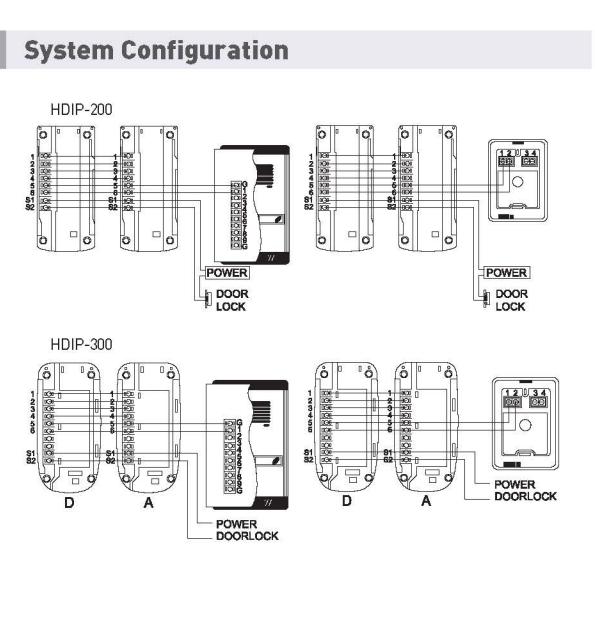

Function

Communication

- Duplex communication with a visitor at the door

Access Control & Other Function

- Open the door with door lock

Option

- Compatible with HDR-201/202/204/206/208MS, HDR-301/302/303/304MF, HDR-201PS, 201PSE

Specification

Power	AC 110V and / or 220V
Installation	Wall Mount Type
Wiring	2 wires Easy Installation
Material	Plastic cover (HDIP-200) ABS Resin (HDIP-300)
Operating Temperature	0°C ~ 40°C
Humidity	5% ~ 90%
Frequency	50 / 60Hz
Call Sound	Electronic Chime
Color	White