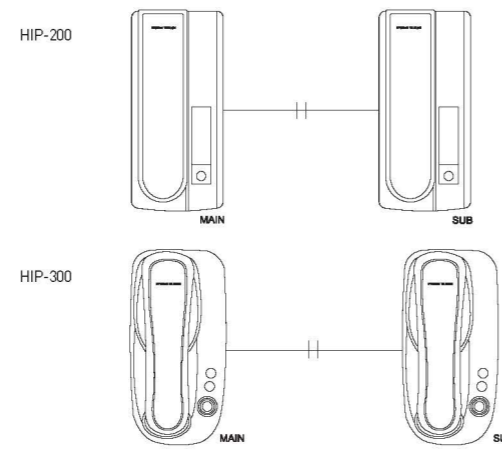

**Mounting**

**Wiring Diagram**

**System Configuration**

**HWIP-200**

**Function**

- 2 stations full duplex and paging system.
- Easy to install—simply plug in at any convenient location.
- Specially designed circuitry featuring high sensitivity and reduced noise interference.
- Compact and slim, it can easily be used on table or wall mounted
- Pleasant tremolo call sound.