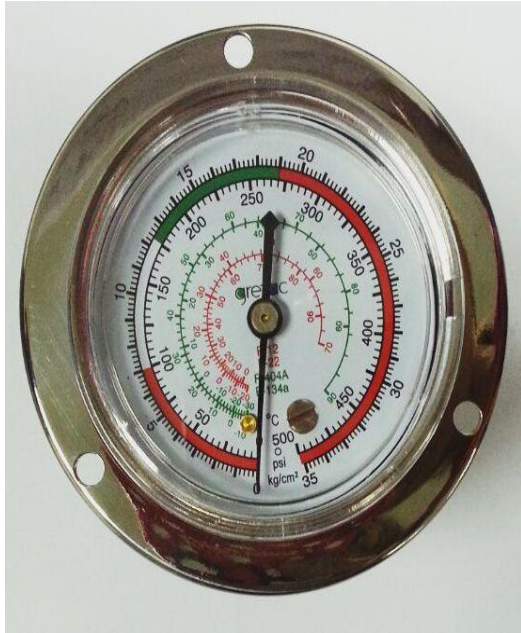

## Specifications for this item

Brand Name	GREFAC
Part Number	GFG-500-GF
Description	High Side Refrigeration Gauges With Oil-Filled / Glycerine For R12, R22, R404A & R134A
Connection	1/8" NPT / Back Connection
Maximum Measurement	0-500 psi
System of Measurement	Kg/Cm
Material Type	Stainless Steel