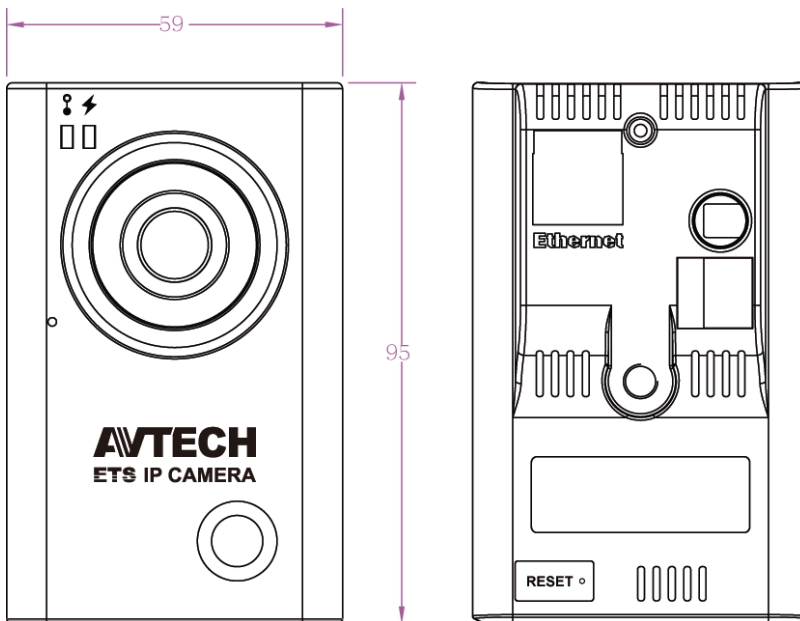

DIMENSION (Tolerance: $\pm 5\text{mm}$)

SPECIFICATIONS

■ Network	
Network Compression	H.264 / MPEG4 / MJPEG
Multiple Video Streaming (Encode Modes, IPS, Resolution)	3 (H.264, MJPEG, MPEG4)
LAN Port	YES
LAN Speed	10/100 Based-T Ethernet
Supported Protocols	DDNS, PPPoE, DHCP, NTP, SNTP, TCP/IP, ICMP, SMTP, FTP, HTTP, RTP, RTSP, UPnP
ONVIF Compatible	YES
Frame Rate	NTSC: 30, PAL: 25
Number of Online Users	10
Security	(1) Multiple user access levels with password (2) IP address filtering (3) HTTPS (4) Digest authentication
Remote Access	(1) Internet Explorer on Windows operating system (2) EagleEyes on iPhone, iPad & Android mobile devices
■ Camera	
Image Sensor	1/4" SONY CMOS image sensor
Video Resolution	SXGA, 720P, VGA, QVGA
Min Illumination	0.1 Lux / F1.5
Shutter Speed	1/2 to 1/10,000 sec
S/N Ratio	More than 48dB (AGC off)
Lens	f3.8mm / F1.5
Viewing Angle	62.7° (Diagonal) / 53.7° (Horizontal) / 34.1° (Vertical)
White Balance	ATW
AGC	Auto
IRIS Mode	AES
PIR Sensor	Detection Range 76° wide angle with up to 6m long distance at 2m height (under 30°C)
Micro SD Card Slot	YES
External Alarm I/O	YES
Microphone	YES
Power Source (±10%)	12V / 1A
Current Consumption	0.25A
Operating Temperature	0°C~40°C
■ Others	
Mobile Surveillance	iPad / iPhone / Android mobile device
RTC (real-time clock)	YES
Motion Detection	YES
Digital Pan / Tilt / Zoom	YES
Event Notification	FTP / Email
Minimum Web Browsing Requirements	<ul style="list-style-type: none"> • Intel core i3 or higher, or equivalent AMD • 2GB RAM • AGP graphics card, Direct Draw, 32MB RAM • Windows 7, Vista & XP, DirectX 9.0 or later • Internet Explorer 7.x or later