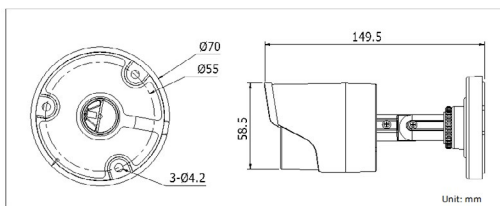

DS-2CE16C2T-IR

HD720P Turbo HD Bullet Camera

Key features

- HD720P Video Output
- Adopt HDTVl Technology
- True Day/Night
- DNR, Smart IR
- 20m IR distance
- IP66 weatherproof

Dimensions

Accessories

Video balun
DS-1H18

Available models

DS-2CE16C2T-IR

DS-2CE16C2T-IR	
Camera	
Image Sensor	1/3" Progressive Scan CMOS
Effective Pixels	1280(H)*720(V)
Min. Illumination	0.01 Lux @(F1.2,AGC ON), 0 Lux with IR
Shutter Time	1/25(1/30) s to 1/50,000 s
Lens	3.6mm (2.8mm, 6mm optional) Angle of View: 76.88°(3.6mm), 99.73°(2.8mm), 50.1°(6mm)
Lens Mount	M12
Angle Adjustment	Pan: 0 - 360°, Tilt: 0 - 90°, Rotation: 0 - 360°
Day & Night	ICR
Synchronization	Internal synchronization
Video Frame Rate	25 fps (PAL) / 30 fps (NTSC)
HD Video Output	1 Analog HD output
S/N Ratio	More than 52dB
General	
Working Temperature/ Humidity	-40 °C - 60 °C (-40 °F - 140 °F) Humidity 90% or less (non-condensing)
Power Supply	12 VDC
Power Consumption	Max. 3.5W
Weather Proof Ratings	IP66
IR Range	Up to 20m
Dimensions	φ70×149.5 mm (φ2.76" ×5.89")
Weight	360 g (0.79 lb)