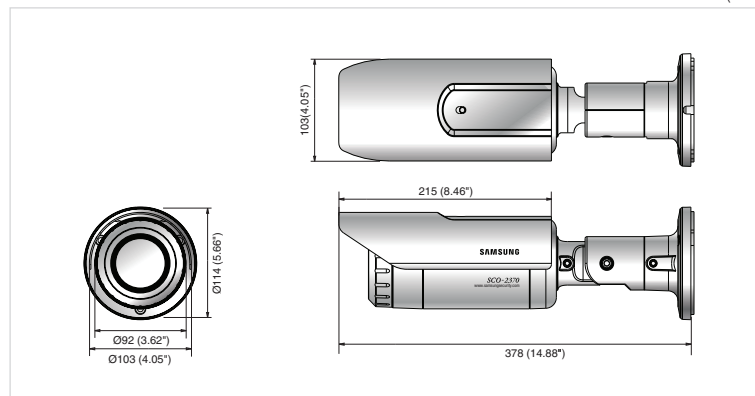

Dimensions

Unit : mm (inch)