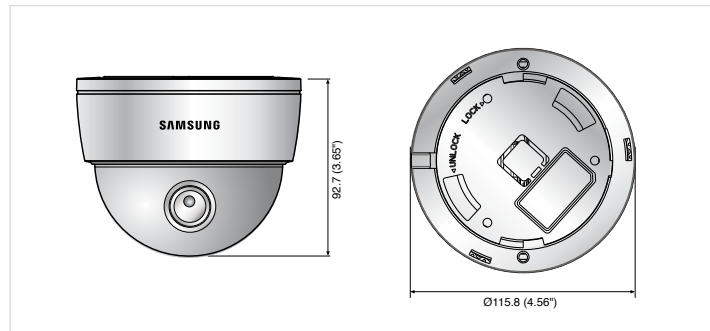

Dimensions

Unit : mm (inch)