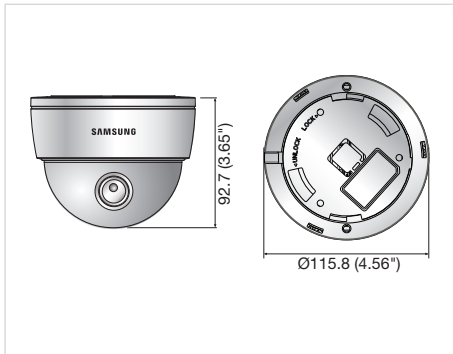

Dimensions

Unit : mm (inch)

The Eco mark represents Samsung Techwin's will to create environment-friendly products, and indicates that the product satisfies the EU RoHS Directive.

Design and specifications are subject to change without notice.

■ DISTRIBUTED BY

SAMSUNG TECHWIN CO., LTD. 701, Sampyeong-dong, Bundang-gu, Seongnam-si, Gyeonggi-do Korea 463-400
Tel : +82-70-7147-8741~8749, 8752~8760 Fax : +82-31-8018-3745 www.samsungsecurity.com www.samsungcctv.com

SAMSUNG TECHWIN EUROPE LTD.
2st floor No5, The Height, Brookland, Weybridge, Surrey, U.K.
KT13 0NY
Tel : +44-1932-82-6700 Fax : +44 1932 82 6701

SAMSUNG TECHWIN