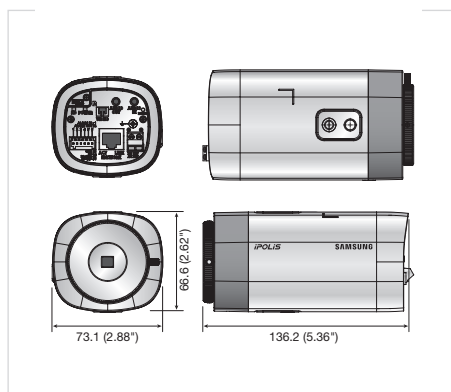

Dimensions

Unit : mm (inch)