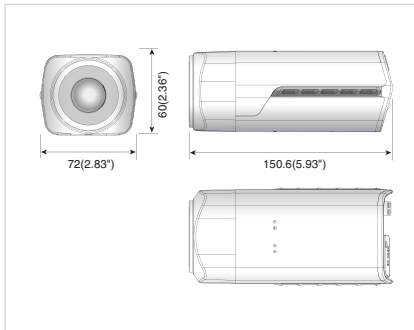

Dimensions

Unit : mm (inch)