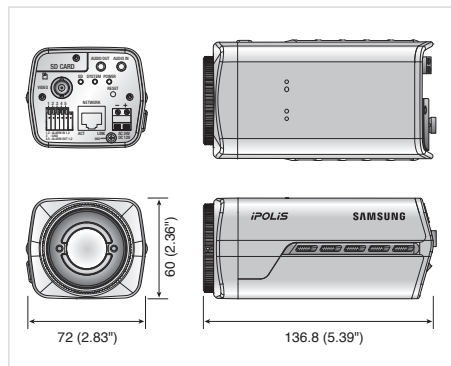

Dimensions

Unit : mm (inch)

The Eco mark represents Samsung Techwin's will to create environment-friendly products, and indicates that the product satisfies the EU RoHS Directive.

Design and specifications are subject to change without notice.

■ DISTRIBUTED BY

SAMSUNG TECHWIN CO., LTD.

701, Sampyeong-dong, Bundang-gu, Seongnam-si, Gyeonggi-do Korea 463-400
Tel : +82-70-7147-8741~8749, 8752~8760 Fax : +82-31-8018-3745
www.samsungsecurity.com www.samsungcctv.com

SAMSUNG TECHWIN AMERICA Inc.

SAMSUNG TECHWIN EUROPE LTD.

2st floor No.5, The Height, Brookland, Weybridge, Surrey, U.K.
KT13 0NY
Tel : +44-1932-82-6700

SHANGHAI SAMSUNG TECHWIN CO., LTD.