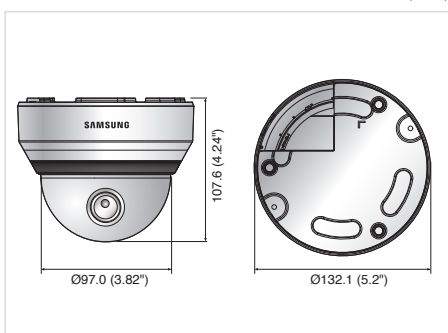

Dimensions

Unit : mm (inch)

The Eco mark represents Samsung Techwin's will to create environment-friendly products, and indicates that the product satisfies the EU RoHS Directive.

DISTRIBUTED BY

SAMSUNG TECHWIN CO., LTD. 701, Sampyeong-dong, Bundang-gu, Seongnam-si, Gyeonggi-do Korea 463-400
Tel : +82-70-7147-8741-8749, 8752-8760 Fax : +82-31-8018-3745 www.samsungsecurity.com www.samsungcctv.com

SAMSUNG TECHWIN EUROPE LTD.
2st floor No.5, The Haight, Brookland, Weybridge, Surrey,
U.K. KT13 0NY
Tel : +44 1932 82 6700

SAMSUNG TECHWIN