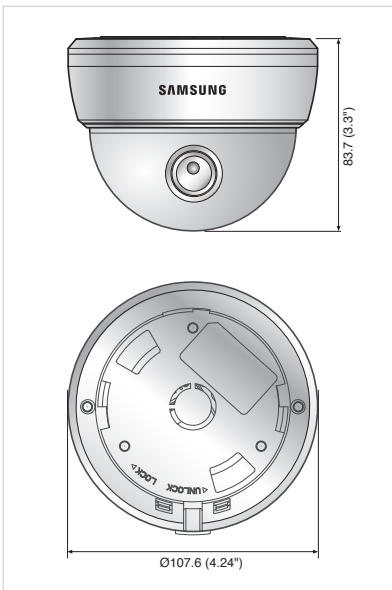

Dimensions

Unit : mm (inch)