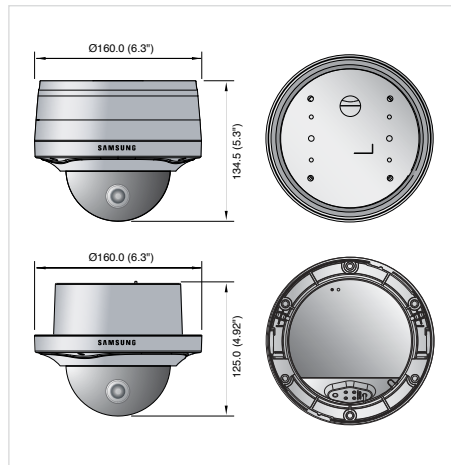

Dimensions

Unit : mm (inch)

The Eco mark represents Samsung Techwin's will to create environment-friendly products, and indicates that the product satisfies the EU RoHS Directive.

Design and specifications are subject to change without notice.

■ DISTRIBUTED BY

SAMSUNG TECHWIN CO., LTD.

701, Sampyeong-dong, Bundang-gu, Seongnam-si, Gyeonggi-do Korea 463-400
Tel : +82-70-7147-8741~8749, 8752~8760 Fax : +82-31-8018-3745
www.samsungsecurity.com www.samsungcctv.com

SAMSUNG TECHWIN AMERICA INC.

SAMSUNG TECHWIN EUROPE LTD.