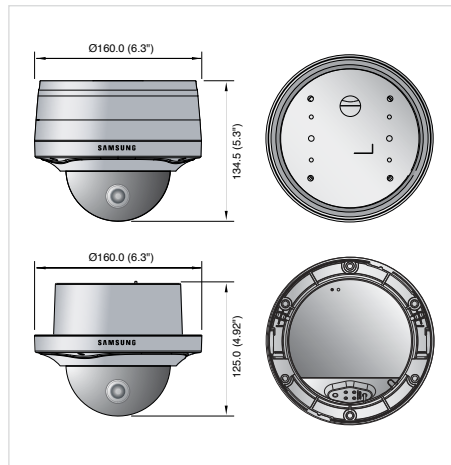

Dimensions

Unit : mm (inch)

The Eco mark represents Samsung Techwin's will to create environment-friendly products, and indicates that the product satisfies the EU RoHS Directive.

Design and specifications are subject to change without notice.

■ DISTRIBUTED BY

SAMSUNG TECHWIN CO., LTD.

701, Sampyeong-dong, Bundang-gu, Seongnam-si, Gyeonggi-do Korea 463-400
Tel : +82-70-7147-8741~8749, 8752~8760 Fax : +82-31-8018-3745
www.samsungsecurity.com www.samsungcctv.com

SAMSUNG TECHWIN AMERICA INC.

SAMSUNG TECHWIN EUROPE LTD.