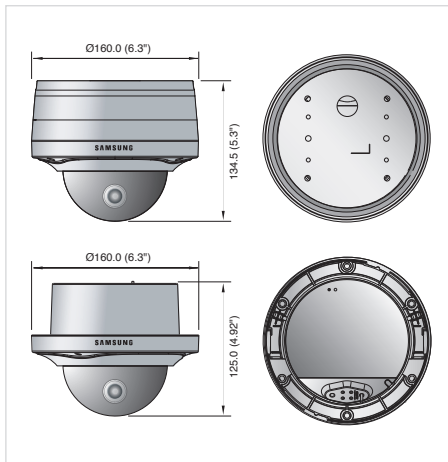

Dimensions

Unit : mm (inch)

The Eco mark represents Samsung Techwin's will to create environment-friendly products, and indicates that the product satisfies the EU RoHS Directive.

Design and specifications are subject to change without notice.

■ DISTRIBUTED BY

SAMSUNG TECHWIN CO., LTD.

701, Sampyeong-dong, Bundang-gu, Seongnam-si, Gyeonggi-do Korea 463-400
Tel : +82-70-7147-8741~8749, 8752~8760 Fax : +82-31-8018-3745
www.samsungsecurity.com www.samsungcctv.com

SAMSUNG TECHWIN AMERICA INC.

SAMSUNG TECHWIN EUROPE LTD.

2st floor No.5, The Height, Brookland, Weybridge, Surrey, U.K.
KT13 0NY
Tel : +44-1932-82-6700

SHANGHAI SAMSUNG TECHWIN CO., LTD.