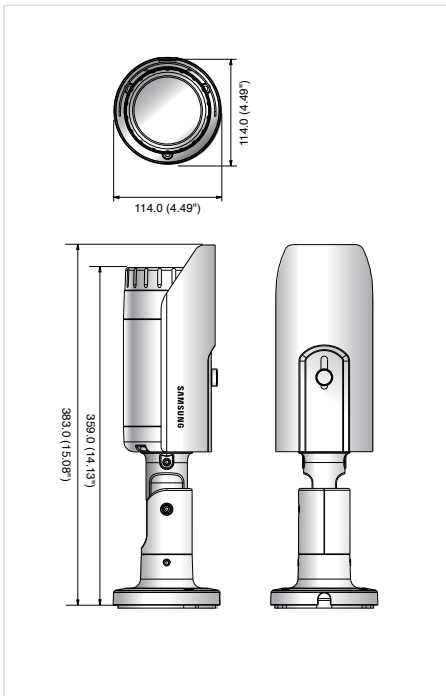

Dimensions

Unit : mm (inch)

The Eco mark represents Samsung Techwin's will to create environment-friendly products, and indicates that the product satisfies the EU RoHS Directive.

Design and specifications are subject to change without notice.

■ DISTRIBUTED BY

SAMSUNG TECHWIN CO., LTD.

701, Sampyeong-dong, Bundang-gu, Seongnam-si, Gyeonggi-do Korea 463-400
Tel : +82-70-7147-8741~8749, 8752-8760 Fax : +82-31-8018-3745
www.samsungsecurity.com www.samsungcctv.com

SAMSUNG TECHWIN AMERICA INC.

SAMSUNG TECHWIN EUROPE LTD.