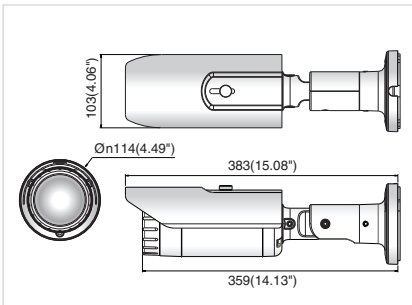

Dimensions

Unit : mm (inch)

The Eco mark represents Samsung Techwin's will to create environment-friendly products, and indicates that the product satisfies the EU RoHS Directive.

Design and specifications are subject to change without notice.

■ DISTRIBUTED BY

SAMSUNG TECHWIN CO., LTD. 701, Sampyeong-dong, Bundang-gu, Seongnam-si, Gyeonggi-do Korea 463-400
Tel : +82-70-7147-8741 ~ 8749, 8752 ~ 8760 Fax : +82-31-8018-3745 www.samsungsecurity.com www.samsungcctv.com

SAMSUNG TECHWIN