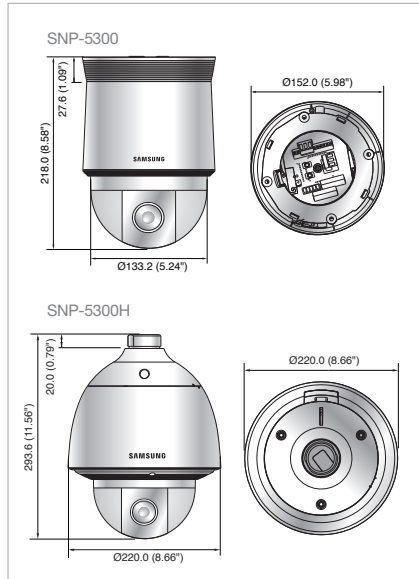

Dimensions

Unit : mm (inch)