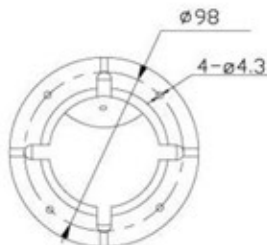

## XC2313M – 1080p 4in1 Motorized IR Dome Camera

1080p 4in1

30m IR

UTC

300m by RG6

Defog

HLM

DWDR

### DIMENSION

Joystick for OSD menu

### SPECIFICATION

Model	XC2313M
Image Sensor	1/3" 2.4MP Panasonic CMOS Sensor
Resolution	1920x1080 Pixels
Shuttle	1/25s ~ 1/100,000s
Lens	2.8-12mm Motorized Lens
Video Output	1080p@25fps AHD/TVI/CVI or Analog
Min. Illumination	0 Lux up to 30m Indoor
LEDs	36nos $\phi$ 5 850nm IR LEDs
S/N Ratio	>52 DB
Casing	Aluminum with Epoxy Powder Coating
W. Environment	-10° ~ +55°C, Non-Condensing
Power	12VDC, Max. 550mA
Dimension (mm)	120mm( $\phi$ ) x 100mm(H), 790g