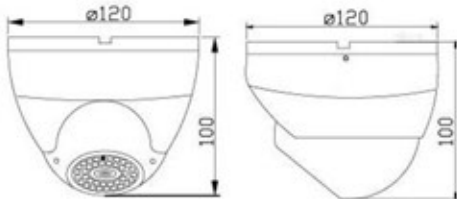

### DIMENSION

Joystick for OSD menu

### SPECIFICATION

Model	XC2313M
Image Sensor	1/3" 2.4MP Panasonic CMOS Sensor
Resolution	1920x1080 Pixels
Shuttle	1/25s ~ 1/100,000s
Lens	2.8-12mm Motorized Lens
Video Output	1080p@25fps AHD/TVI/CVI or Analog
Min. Illumination	0 Lux up to 30m Indoor
LEDs	36nos $\phi$ 5 850nm IR LEDs
S/N Ratio	>52 DB
Casing	Aluminum with Epoxy Powder Coating
W. Environment	-10° ~ +55°C, Non-Condensing
Power	12VDC, Max. 550mA
Dimension (mm)	120mm( $\phi$ ) x 100mm(H), 790g