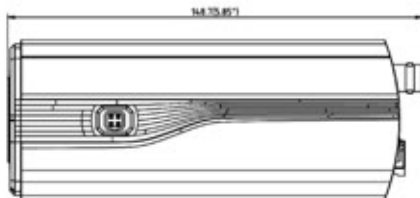

TC4300 – 1080p TVI Box Camera

(Lens not included)

Features

- 2 Megapixel CMOS Sensor
- 1080p TVI output
- 300m cable distance by RG6
- CS-Mount DC AI Lens (not inc.)
- 120dB True WDR
- 3D-DNR, DSS, Mirror, Defog, White Balance, Privacy Mask, Digital Zoom, HME etc.
- TDN (True Day & Night) or Filter Change
- UTC : OSD control through coax.
- CVBS 2nd Video Output
- 12VDC

DIMENSION

SPECIFICATION

Model	TC4300
Image Sensor	2MP CMOS Sensor
Resolution	1080p, 1920x1080 Pixels
Shuttle	1/25s ~ 1/50,000s
Lens	CS-Mount DC Auto-Iris (Not Included)
Video Output	1080p@25fps TVI
Day & Night	Filter Change or True Day&Night (TDN)
Minimum Illumination	0.001 Lux BW
White Balance	ATW, AWC, Indoor, Outdoor, Manual
S/N Ratio	>52 DB
Casing	Aluminum with Epoxy Powder Coating
Working Environment	-30° ~ +60°C, Non-Condensing
Power	12VDC, Max. 4W (300mA)
Dimension (mm)	69.2 x 57.3 x 1148.7mm(L), 400g