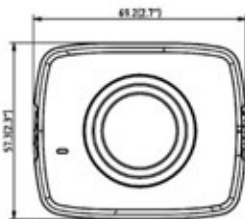

TC4300 – 1080p TVI Box Camera

(Lens not included)

Features

- 2 Megapixel CMOS Sensor
- 1080p TVI output
- 300m cable distance by RG6
- CS-Mount DC AI Lens (not inc.)
- 120dB True WDR
- 3D-DNR, DSS, Mirror, Defog, White Balance, Privacy Mask, Digital Zoom, HME etc.
- TDN (True Day & Night) or Filter Change
- UTC : OSD control through coax.
- CVBS 2nd Video Output
- 12VDC

DIMENSION

SPECIFICATION

Model	TC4300
Image Sensor	2MP CMOS Sensor
Resolution	1080p, 1920x1080 Pixels
Shuttle	1/25s ~ 1/50,000s
Lens	CS-Mount DC Auto-Iris (Not Included)
Video Output	1080p@25fps TVI
Day & Night	Filter Change or True Day&Night (TDN)
Minimum Illumination	0.001 Lux BW
White Balance	ATW, AWC, Indoor, Outdoor, Manual
S/N Ratio	>52 DB
Casing	Aluminum with Epoxy Powder Coating
Working Environment	-30° ~ +60°C, Non-Condensing
Power	12VDC, Max. 4W (300mA)
Dimension (mm)	69.2 x 57.3 x 1148.7mm(L), 400g