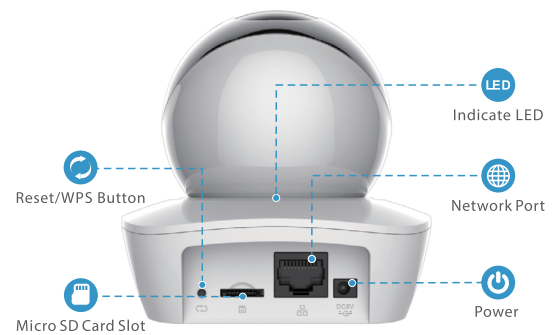

Back View

Specifications

Camera

1/2.9" 2Megapixel progressive CMOS
2MP(1920 x 1080)
Night Vision: 10m distance
3.6mm fixed lens
Field of View : 84°(H), 45°(V), 97°(D)
355°Pan & 90°Tilt

Video & Audio

Video Compression : H.265/H.264
Up to 25/30fps Frame Rate
16x Digital Zoom
Two-way Audio

Notice Management

Motion Detection
Configurable region and schedule

Network

1 x 100Mbps Ethernet port
Wi-Fi: IEEE802.11b/g/n, 50m open field
ONVIF Profile S&G, CGI
Easy4ip app: iOS, Android

Auxiliary Interface

Micro SD Slot (up to 128GB)
Built-in Mic & Speaker
WPS/Reset button

General

DC 5V2A Power supply
Power Consumption: <7W
Working Environment:-10°C~+45°C, Less than 95%RH
Dimensions: 94 x 94 x 94mm (3.7 x 3.7 x 3.7inch)
Weight: 240g (0.53lb)
CE, FCC, UL

What's in the box

- 1x Camera
- 1x Quick Start Guide
- 1x Power Adapter
- 1x USB Cable

- 1x Screw Package
- 1x Quick Installation Board
- 1x Installation Position Map