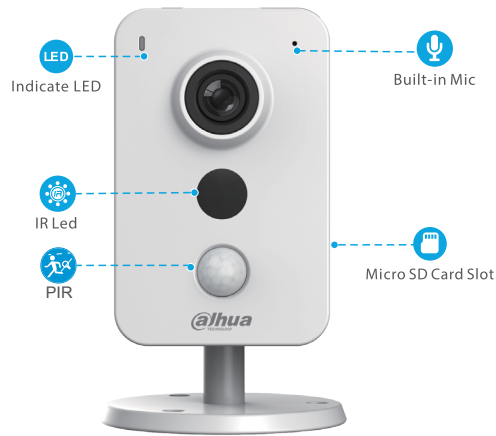

K26

1080P H.265 Wi-Fi Camera

K26 brings 2MP live monitoring, it supports the latest H.265 compression which can save up to 50% bandwidth and storage. Further more, intelligent analities like human detection and instant alert keep you being aware of what's happening at home at any time.

PIR Detection
High quality passive IR detector

Human Detection
Get instant alert when moving
human target is detected

Easy4ip Cloud
Cloud management for your easy monitoring

Stay close with what you care

With Easy4ip Cloud, you'll have access to what you care as long as Internet is available. You can record daily or motion videos on Easy4ip Cloud and playback anytime anywhere.

Front View

Back View

Specifications

Auxiliary Interface

Micro SD Slot (up to 128GB)
 Built-in Mic & Speaker
 Alarm line in/out interface
 WPS/Reset button

General

DC 12V1A Power supply
 Power Consumption: <4.3W
 Working Environment:-10°C~+45°C, Less than 95%RH
 Dimensions: Φ78.5mm×127.8mm (Φ3.1inch×5.0inch)
 Weight: 310g (0.68lb)
 CE, FCC, UL