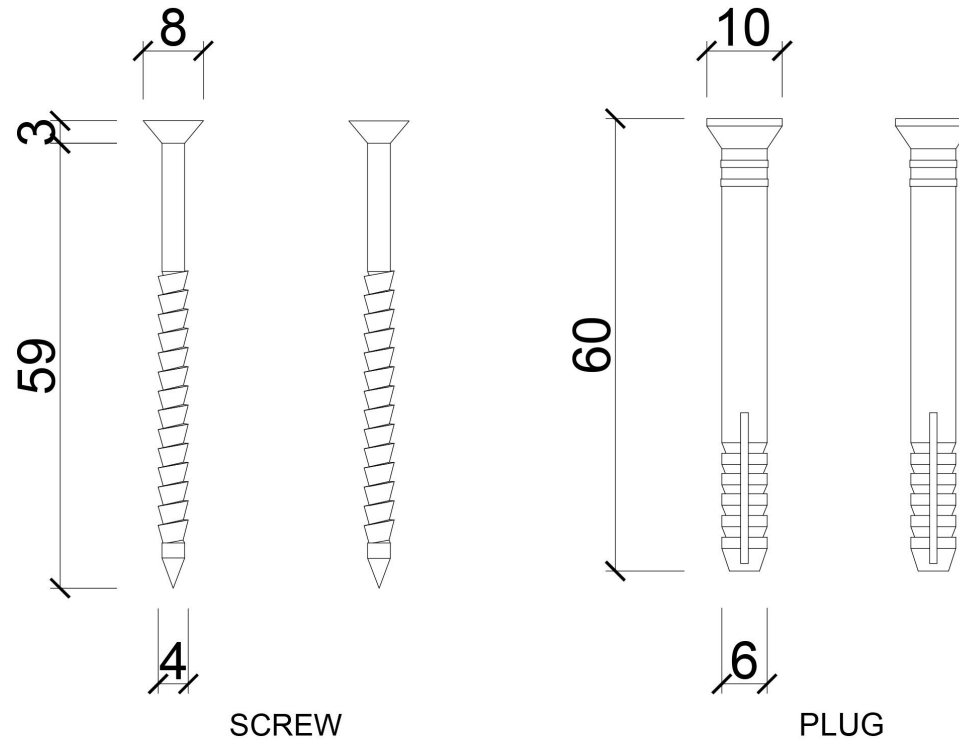

PRODUCT TECHNICAL DATA SHEET

Note:

- ALL DIMENSIONAL TOLERANCE $\pm 5\%$

Manufacturer may change product dimensions without prior notice. For confirmation, please refer to Weserhoch Sdn Bhd

FIXING BOLT SET 60			Rev No.	Date	Weight
			7	12-1-2014	11g
FB 60			Scale No.	Size	Sheet
			1:1	A4	1/2
Designed By	Checked By	Approved By			
YK TAN	YS ONG	TW TEE			