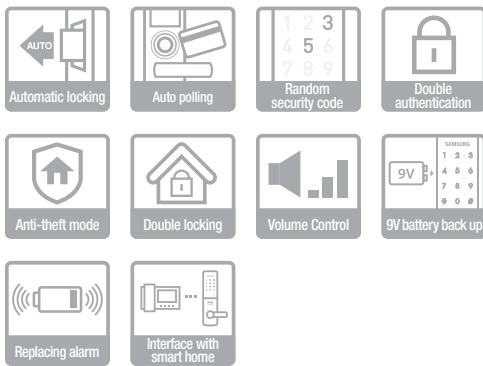

# SHS-G517

- A digital lock for frameless glass doors.
- Key pad will change orientation depending on door direction.
- Easy to install on the left/right side without any additional operation.
- Chime bell feature.

**Size**

Exterior body : 78x173.4x18.1 mm  
 Interior body : 72x171.1x45.3 mm

**Model code**

Code	Lockset		Mechanical override key	Color
	Deadbolt	Rim lock		
SHS-G517XMK/EN		○	-	Black

**Specification**

Password	4 ~12 digit number combination
RFID Card/Password	Capacity 71 (max.)
Door thickness	9-13mm (tempered glass door type, available for both of one and two door)
Power	DC 6V (AA Alkaline batteries) x 4
Battery life	Approximately 10 months (Average - 10 times per day)