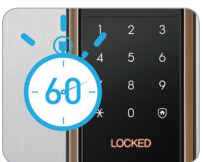

ex Check the safe return of children in dual income families

In & out record

Increase home security by checking the in & out records

View the door usage records of your home via sHome App anytime(up to 30 records)

Convenient bluetooth unlock

No need to carry door keys. Unlock your door with your smartphone

Approach to the door lock and unlock the door by simply touching the door button on the sHome app
Unlocking with RF Cards and password

Push Pull Doorlock Function

Automatic motion detection

Suspicious movement alert

When the embedded IR sensor detects any suspicious movement for more one minute, the door lock sounds warning siren

Wake-up feature, "Welcome"

When the embedded IR sensor detects any motions within 50cm range, the door lock automatically activates the welcome features, lighting a keypad, and pairing bluetooth

Additional features

Operation status sign