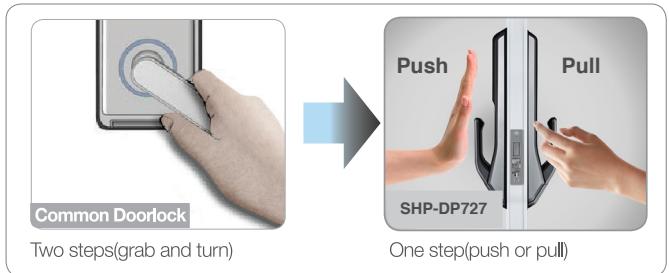

Push Pull Doorlock Function

Automatic motion detection

Suspicious movement alert

When the embedded IR sensor detects any suspicious movement for more one minute, the door lock sounds warning siren

Wake-up feature, "Welcome"

When the embedded IR sensor detects any motions within 50cm range, the door lock automatically activates the welcome features, lighting a keypad, and pairing bluetooth

Additional features

Operation status sign

Clear LOCKED, UNLOCKED operation status notice

Silent mode

Activate silent mode when you enter at night while your family members are sleeping

Safe and convenient door open

Anti-panic bar

No more grab and turn, just pull and push!
The push-pull door handle mechanism makes it easier to open and close the door than ever before

Quick escape in emergency

In the event of emergency such as a fire or earthquake, one step push-pull handle helps quick and safe escape from a house

· Specification of product

Item	Specifications	
Voltage	AA Alkaline 1.5 Batteries(LR6) 4EA or 8EA(6V)	
Emergency Power Source	9V Battery(6LF22) (Separately sold)	
Operation Method	Electronic Control Method(Password entry, card, or key tag reading)	
Weight	3.88 kg(including both inner and outer bodies)	
Product Dimensions	Outer Body (including the handle)	86mm(W)x389mm(H)x64.5mm(D)
	Inner Body (including the handle)	88mm(W)x355mm(H)x69.3mm(D)