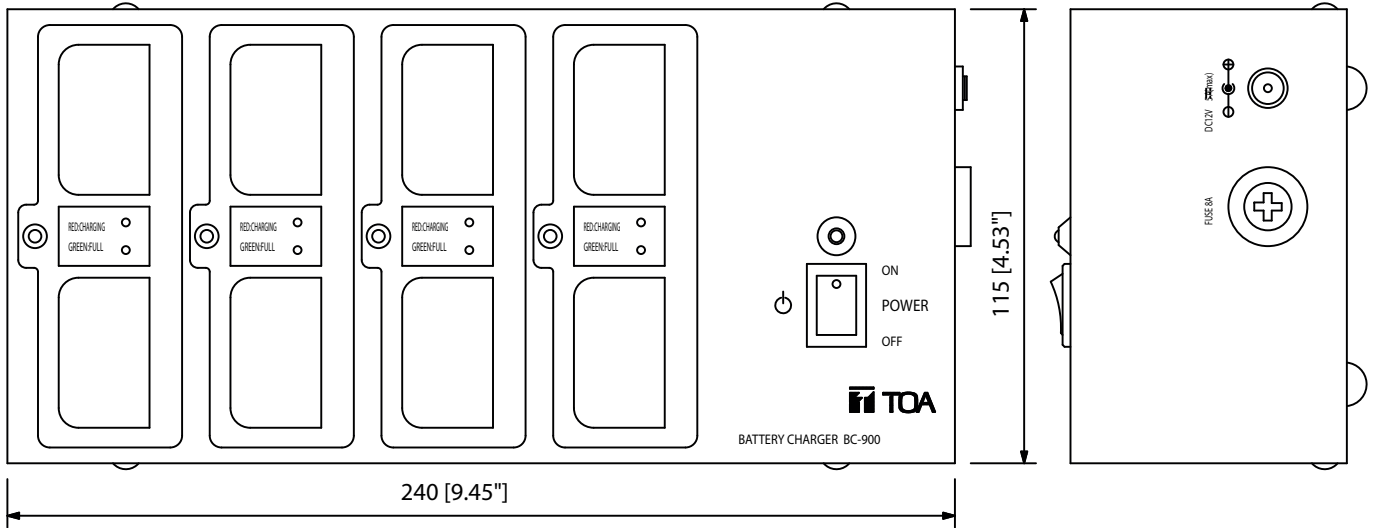

The BC-900 is a dedicated battery charger for the BP-900 used in chairman units and delegate units. It permits up to 8 batteries to be simultaneously charged within up to 5 hours.

Order no: BC-900 CE

### Specifications

Power source	100 - 240 V AC, 50 / 60 Hz (supplied from AC adapter)
Current consumption	5 mA
Dimensions (W x H x D)	240 x 70 x 115 mm
Dimensions (ø x D)	x 115 mm
Finish	Steel, paint, black
Operating humidity	90 % RH or less (no condensation)
Operating temperature	0 °C to +40 °C

Appearance

Front View

Side View

Side View

Version	CE	CE-GB	UL
AC plug			

UNIT:mm SCALE:1/2