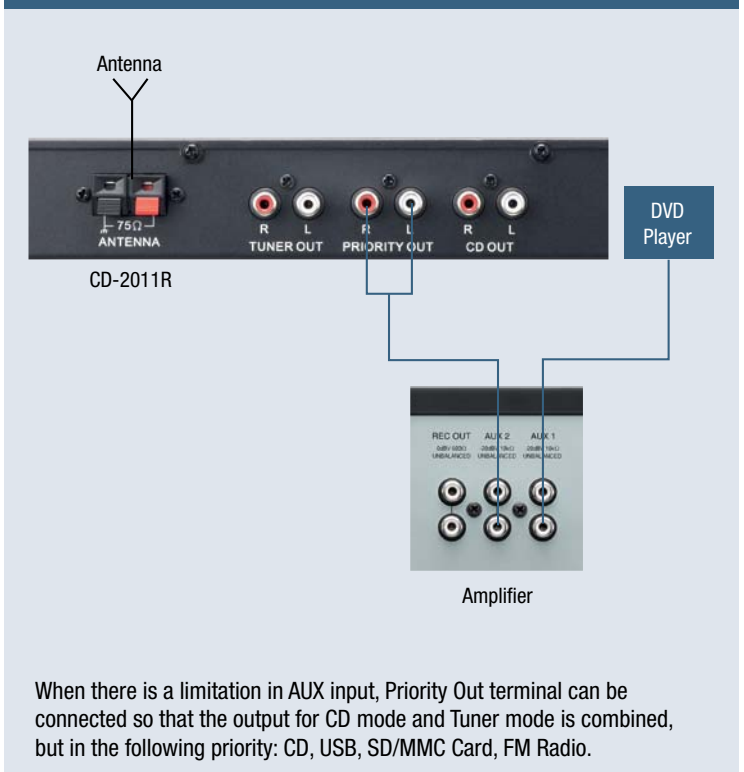

Connection Example 2

Human Society with
Sound & Communication

TOA Electronics Pte Ltd

www.toa.com.sg

Specifications are subject to change without notice.
Printed in Singapore (65) 865-0512-01A