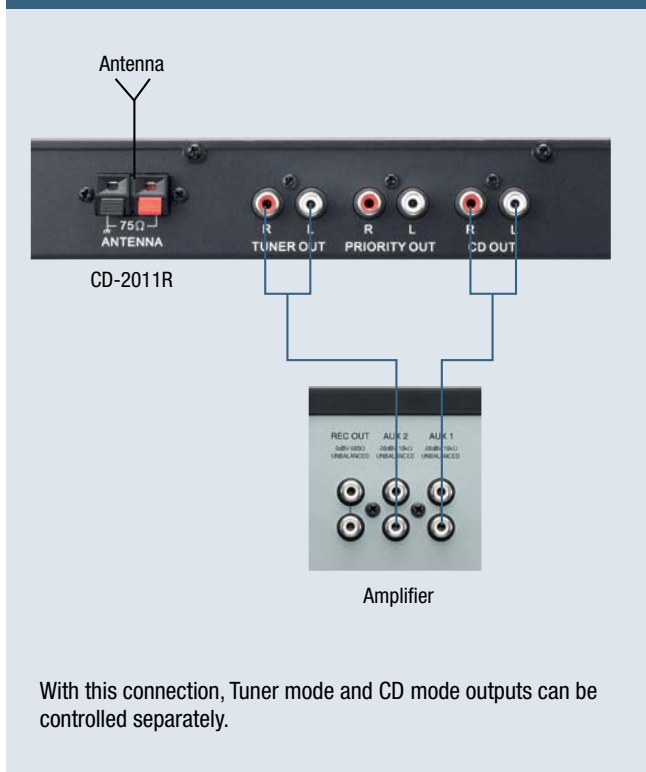

Features:

- Plays CD, CD-R, CD-R/W, USB, SD/MMC Card, FM Radio
- 1U 19" rack size
- FM Radio has preset memory of 30 channels
- FM Radio has sleep function of up to 90min in 10min interval
- Remote control included
- 3 RCA output for FM mode, CD mode and Priority Out

Specifications

Model	CD-2011R AS
Power Source	220-240V AC, 50/60 Hz
Power Consumption	15 W
CD Frequency Response	20 - 20,000 Hz, ± 3 dB
Tuner Receiving Frequency	87.5 - 108 MHz (50 kHz step)
Audio Input	FM 75 ohms unbalanced antenna terminals, USB port for memory stick (support up to 32GB), SD/MMC card slot (support up to 32GB)
Audio Output	RCA audio output for FM L and R channels, RCA audio output for CD L and R channels, RCA audio output for PRIORITY L and R channels
Channels of Memory Tuner	30 channels in total for FM broadcasts
Indicators	CD Player: LED, Tuner FM: LED
Operating Temperature	0°C to 40°C
Finish	Front Panel: Steel Plate, black color
	Case: Steel Plate, black color
Dimensions	482 (W) x 44 (H) x 250 (D) mm
Weight	3.6kg (without accessories)
Accessories	AC Power Cord, FM Radio Antenna, Remote Control and Removable Mounting Brackets x 2pc

Connection Example 1