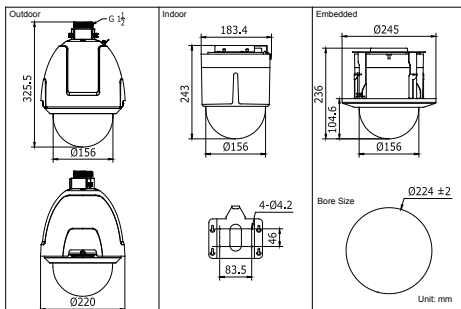

Dimensions

Accessories

	DS-2DF1-514 (outdoor) DS-2DF1-504 (indoor)	DS-2DF1-516 (outdoor) DS-2DF1-506 (indoor)	DS-2DF1-518 (outdoor) DS-2DF1-508 (indoor)
Camera			
Image sensor	1 / 4" Sony Super HAD CCD		
Effective pixel	PAL: 752 (H) × 582 (V), NTSC: 768 (H) × 494 (V)		
Horizontal resolution	Color: 540 TVL, B / W: 600 TVL		
Signal system	PAL / NTSC		
Min.illumination	Color: 0.2 lux@F1.6, B / W: 0.02 lux@F1.6	Color: 0.2 lux@F1.4, B / W: 0.02 lux@F1.4	Color: 0.2 lux@F1.6, B / W: 0.02 lux@F1.6
White balance	Auto / manual / ATW / indoor / outdoor		
AGC	Auto / manual		
S / N ratio	≥ 50dB		
BLC	On / off		
DWDR	128x (On / Off / Auto)		
Shutter time	PAL: 1 / 50 ~ 1 / 10,000s, NTSC: 1 / 60 ~ 1 / 10,000s	PAL: 1 ~ 1 / 10,000s, NTSC: 1 ~ 1 / 10,000s	PAL: 1 ~ 1 / 10,000s, NTSC: 1 ~ 1 / 10,000s
Day & night	IR cut filter		
Digital zoom	16x		
Privacy Mask	24 privacy masks programmable		
Focus model	Auto / semi-automatic / manual		
Lens			
Focal length	3.84 ~ 88.4 mm, 23x	3.5 ~ 105mm, 30x	3.4 ~ 122.4mm, 36x
Zoom speed	Approx.5.1s (optical Wide-Tele)	Approx.5.4s (optical Wide-Tele)	Approx.5.4s (optical Wide-Tele)
Angle of view	52.2 ~ 2.36° (Wide-Tele)	56.4 ~ 2.0° (Wide-Tele)	57.8 ~ 1.7° (Wide-Tele)
Min. working distance	10 ~ 1,200mm (Wide-Tele)	10 ~ 1,000mm (Wide-Tele)	10 ~ 1,000mm (Wide-Tele)
Aperture range	F1.6 ~ F4.5	F1.4 ~ F3.7	F1.6 ~ F4.5
Pan and tilt			
Pan range	360° endless		
Pan speed	Pan manual speed: 0.1° ~ 300° / s, pan preset speed: 540° / s		
Tilt range	-5° ~ 90° (auto flip)	-5° ~ 185° (Auto Mirror)	-5° ~ 185° (Auto Mirror)
Tilt speed	Tilt manual speed: 0.1° ~ 240° / s, tilt preset speed: 400° / s		
Proportional zoom	Rotation speed can be adjusted automatically according to zoom multiples		
Number of preset	256		
Patrol	8 patrols, up to 32 presets per patrol		
Pattern	4 patterns, with the total recording time not less than 10 min		
Power loss recovery	Support		
Park action	Preset / patrol / pattern / pan scan / tilt scan / random scan / frame scan / panorama scan		
PTZ position display	On / off		
Freeze frame	Support		
Alarm			
Alarm input	2 (7 alarm inputs optional)		
Alarm output	2 relay outputs, alarm response actions configurable		
Alarm action	Preset / patrol / pattern / pan scan / tilt scan / random scan / frame scan / panorama scan / relay output		
Input/output			
Monitor output	1.0V[p-p] / 75Ω, NTSC (or PAL) composite, BNC		
Audio input	Audio input (LINE input), 2-2.4V[p-p]; output impedance: 1KΩ, ±10%		
Audio output	Line level, impedance: 600Ω		
Network			
Ethernet	10 base-T / 100 base-TX, RJ45 connector		
Max.image resolution	PAL: 704 × 576, NTSC: 704 × 480		
Frame rate	PAL: 25 fps (704 × 576), NTSC: 30 fps (704 × 480)		
Image compression	H.264 / MJPEG		
Audio compression	G.711 / 16kbps		
Protocols	TCP / IP, HTTP, DHCP, DNS, RTP / RTCP, RTSP, PPPoE, SMTP, NTP (FTP, SNMP optional)		
No. of simultaneous users	Up to 6 users		
Dual streams	Support		
Mini SD memory card	Manual REC / alarm REC. Built-in SD / SDHC slot, up to 32GB		
User / host level	3 levels: administrator, camera control, live view only		
Security measures	User authentication (ID and PW), host authentication (MAC address)		
Client GUI			
Camera control	Pan / tilt, zoom, focus, click centering, drag zoom, iris, preset position call and program, auto mode.		
Camera name	Up to 18 characters		
Date & time display	Time: week: date, 6 formats on the client		
Reading patrol message	Display and reading of preset message contained in each patrol via client software		
General			
Menu language	English		
RS-485 protocols	HIKVISION, Pelco-P, Pelco-D, self-adaptive		
Power supply	24 VAC (12 VDC optional)		
Power consumption	Outdoor dome: Max.45 W ; Indoor / In-ceiling dome: Max.20 W		
Working temperature / humidity	-30°C ~ 65°C (-22°F ~ 149°F) (outdoor) / -10°C ~ 50°C (14°F ~ 122°F) (indoor), 90% or less		
Protection level	IP66 standard (outdoor), TVS 3,000V lightning protection, surge protection and voltage transient protection		
Mounting	Various mounting modes optional		
Dimensions	Φ 220 × 325.5mm (Φ 8.66" × 12.81") (outdoor), Φ 183.4 × 247mm (Φ 7.22" × 9.72") (indoor)		
Weight (approx.)	5kg (11.02lbs)		