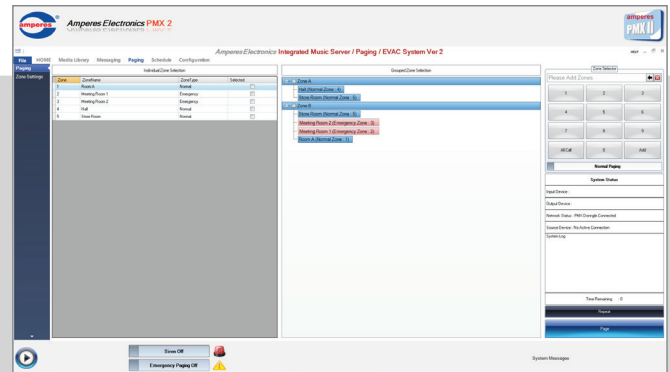

The user interface had been made to be user friendly, enabling smoother setup and viewing. The system shall be able to integrate freely with existing equipment such as zone decoders, paging microphones with different priority level and emergency paging panel which the activities would be monitored in the screen.

Among suitable installations includes offices, transportation stations, malls, hotels, schools, etc.

Features

- Media playback module to feed BGM audio to PA system for MP3, WAV or other supported audio files by Windows Media Player.
- Media Library to store unlimited songs, messages, tones or chimes in HDD for playback
- Weekly programmable timer allows repetitive playback of tones or chimes
- Calendar scheduling to playback songs such as birthday songs
- Controls up to 256 zones which is linked to external zone selector such as ZS5121 via TD6240
- Zone configuration allows naming each zone to specific name and assignable as Normal or Emergency zone.
- Paging or messaging to zone or groups of zones, with priority overriding for Emergency Call

Application Schematic

Main Page

Media Library

PC Paging Interface

External Device Status

System Status	
Input Device :	Microphone Array (Sound Blaster)
Output Device :	Speakers (Sound Blaster Recon3D)
Network Status :	All Call
Source Device :	PD2800
System Log	
Time Remaining : 0	
<input type="button" value="Repeat"/>	
<input type="button" value="Page"/>	
System Messages	