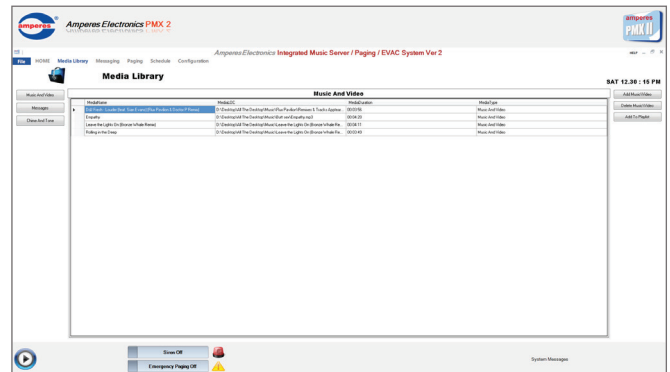

The user interface had been made to be user friendly, enabling smoother setup and viewing. The system shall be able to integrate freely with existing equipment such as zone decoders, paging microphones with different priority level and emergency paging panel which the activities would be monitored in the screen.

Among suitable installations includes offices, transportation stations, malls, hotels, schools, etc.

Features

- Media playback module to feed BGM audio to PA system for MP3, WAV or other supported audio files by Windows Media Player.
- Media Library to store unlimited songs, messages, tones or chimes in HDD for playback
- Weekly programmable timer allows repetitive playback of tones or chimes
- Calendar scheduling to playback songs such as birthday songs
- Controls up to 256 zones which is linked to external zone selector such as ZS5121 via TD6240
- Zone configuration allows naming each zone to specific name and assignable as Normal or Emergency zone.
- Paging or messaging to zone or groups of zones, with priority overriding for Emergency Call

Application Schematic

Main Page

Media Library

PC Paging Interface

External Device Status

System Status	
Input Device :	Microphone Array (Sound Blaster)
Output Device :	Speakers (Sound Blaster Recon3D)
Network Status :	All Call
Source Device :	PD2800
System Log	
Time Remaining : 0	
<input type="button" value="Repeat"/>	
<input type="button" value="Page"/>	
System Messages	