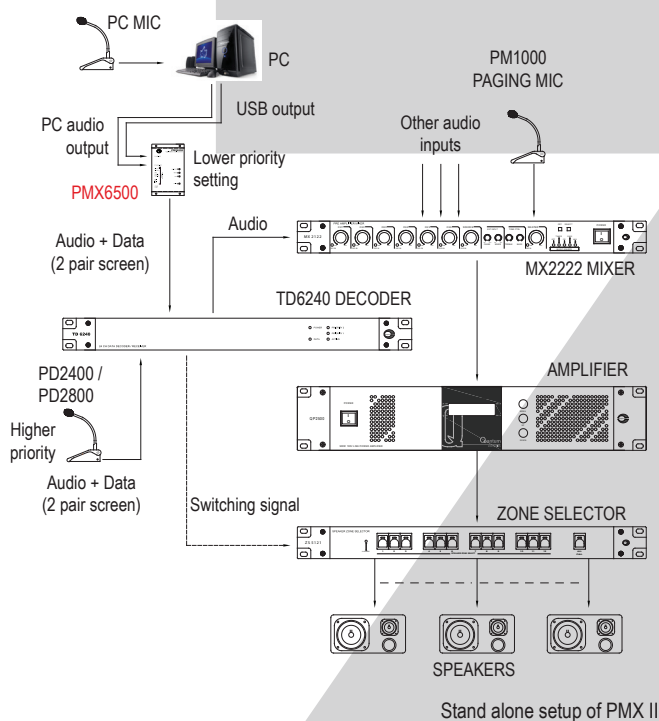

Introduction

PMX II is software that consists of virtual hardware components such as Music Player, Music Storage, Programmable Timer, Message Player and Paging Station. It is a standalone version and runs on PC with operating system of Windows 8 and above. With a converter as dongle, the audio and control outputs from PC shall be fed to conventional PA rack, enriching the entire installation to a more sophisticated setup.

The user interface had been made to be user friendly, enabling smoother setup and viewing. The system shall be able to integrate freely with existing equipment such as zone decoders, paging microphones with different priority level and emergency paging panel which the activities would be monitored in the screen.

Among suitable installations includes offices, transportation stations, malls, hotels, schools, etc.

Features

- Media playback module to feed BGM audio to PA system for MP3, WAV or other supported audio files by Windows Media Player.
- Media Library to store unlimited songs, messages, tones or chimes in HDD for playback
- Weekly programmable timer allows repetitive playback of tones or chimes
- Calendar scheduling to playback songs such as birthday songs
- Controls up to 256 zones which is linked to external zone selector such as ZS5121 via TD6240
- Zone configuration allows naming each zone to specific name and assignable as Normal or Emergency zone.
- Paging or messaging to zone or groups of zones, with priority overriding for Emergency Call

Application Schematic

Main Page

Media Library

PC Paging Interface

External Device Status

System Status	
Input Device :	Microphone Array (Sound Blaster)
Output Device :	Speakers (Sound Blaster Recon3D)
Network Status :	All Call
Source Device :	PD2800
System Log	
Time Remaining : 0	
<input type="button" value="Repeat"/>	
<input type="button" value="Page"/>	
System Messages	