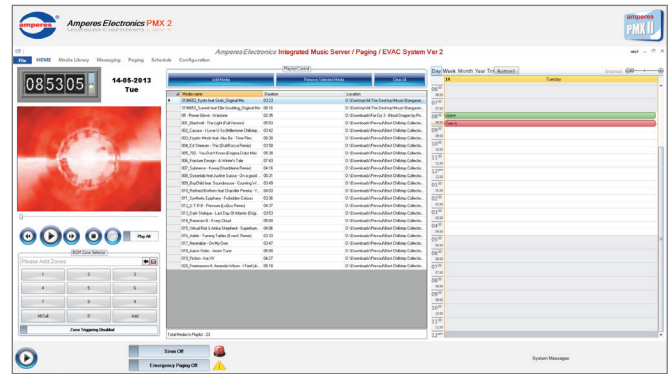

Introduction

PMX II is software that consists of virtual hardware components such as Music Player, Music Storage, Programmable Timer, Message Player and Paging Station. It is a standalone version and runs on PC with operating system of Windows 8 and above. With a converter as dongle, the audio and control outputs from PC shall be fed to conventional PA rack, enriching the entire installation to a more sophisticated setup.

The user interface had been made to be user friendly, enabling smoother setup and viewing. The system shall be able to integrate freely with existing equipment such as zone decoders, paging microphones with different priority level and emergency paging panel which the activities would be monitored in the screen.

Among suitable installations includes offices, transportation stations, malls, hotels, schools, etc.

Features

- Media playback module to feed BGM audio to PA system for MP3, WAV or other supported audio files by Windows Media Player.
- Media Library to store unlimited songs, messages, tones or chimes in HDD for playback
- Weekly programmable timer allows repetitive playback of tones or chimes
- Calendar scheduling to playback songs such as birthday songs
- Controls up to 256 zones which is linked to external zone selector such as ZS5121 via TD6240
- Zone configuration allows naming each zone to specific name and assignable as Normal or Emergency zone.
- Paging or messaging to zone or groups of zones, with priority overriding for Emergency Call

Application Schematic

Main Page

Media Library

PC Paging Interface

External Device Status

System Status	
Input Device :	Microphone Array (Sound Blaster)
Output Device :	Speakers (Sound Blaster Recon3D)
Network Status :	All Call
Source Device :	PD2800
System Log	
Time Remaining : 0	
<input type="button" value="Repeat"/>	
<input type="button" value="Page"/>	
System Messages	