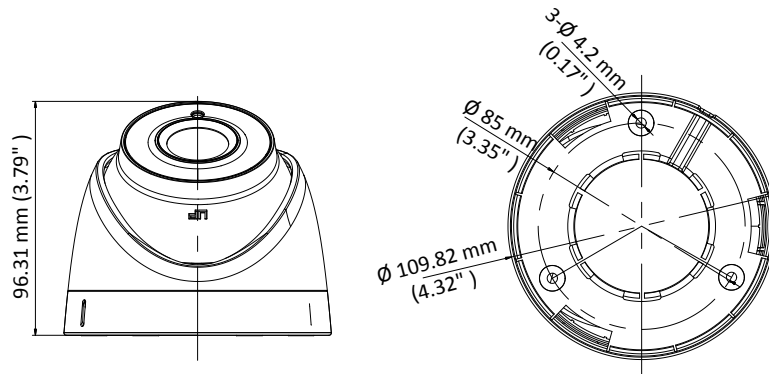

Order Models

DS-2CE78U8T-IT3

Dimension