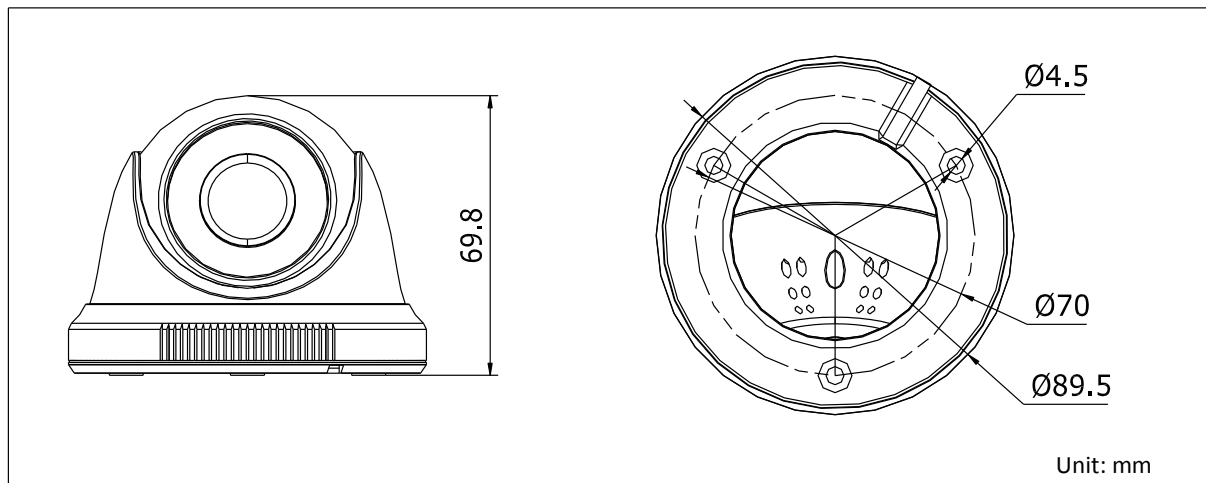

### Key Features

- 2 Megapixel high-performance CMOS
- Analog HD output, up to 1080P resolution
- True Day/Night, Smart IR
- Up to 20m IR distance

## Specifications

<b>Camera</b>	
Image Sensor	2MP CMOS Image Sensor
Signal System	PAL/NTSC
Effective Pixels	1920(H)*1080(V)
Min. illumination	0.01 Lux @ (F1.2,AGC ON),0 Lux with IR
Shutter Time	1/25(1/30)s to 1/50,000s
Lens	2.8mm, 3.6mm, 6mm optional
	Angle of View: 103°(2.8mm), 82.2°(3.6mm), 54°(6mm)
Lens Mount	M12
Day & Night	ICR
Angle Adjustment	Pan: 0 - 360°, Tilt: 0 - 75°, Rotation: 0 - 360°
Synchronization	Internal synchronization
Video Frame Rate	1080p@25fps/1080p@30fps
HD Video Output	1 Analog HD output
S/N Ratio	>62dB
<b>General</b>	
Operating Conditions	-20 °C - 45 °C (-4 °F - 113 °F), Humidity 90% or less (non-condensing)
Power Supply	12 VDC ± 15%
Power Consumption	Max. 4W
IR Range	Up to 20m
Dimension	Φ89.5 × 69.8 mm(Φ3.52" × 2.75")
Weight	250 g

## Dimensions