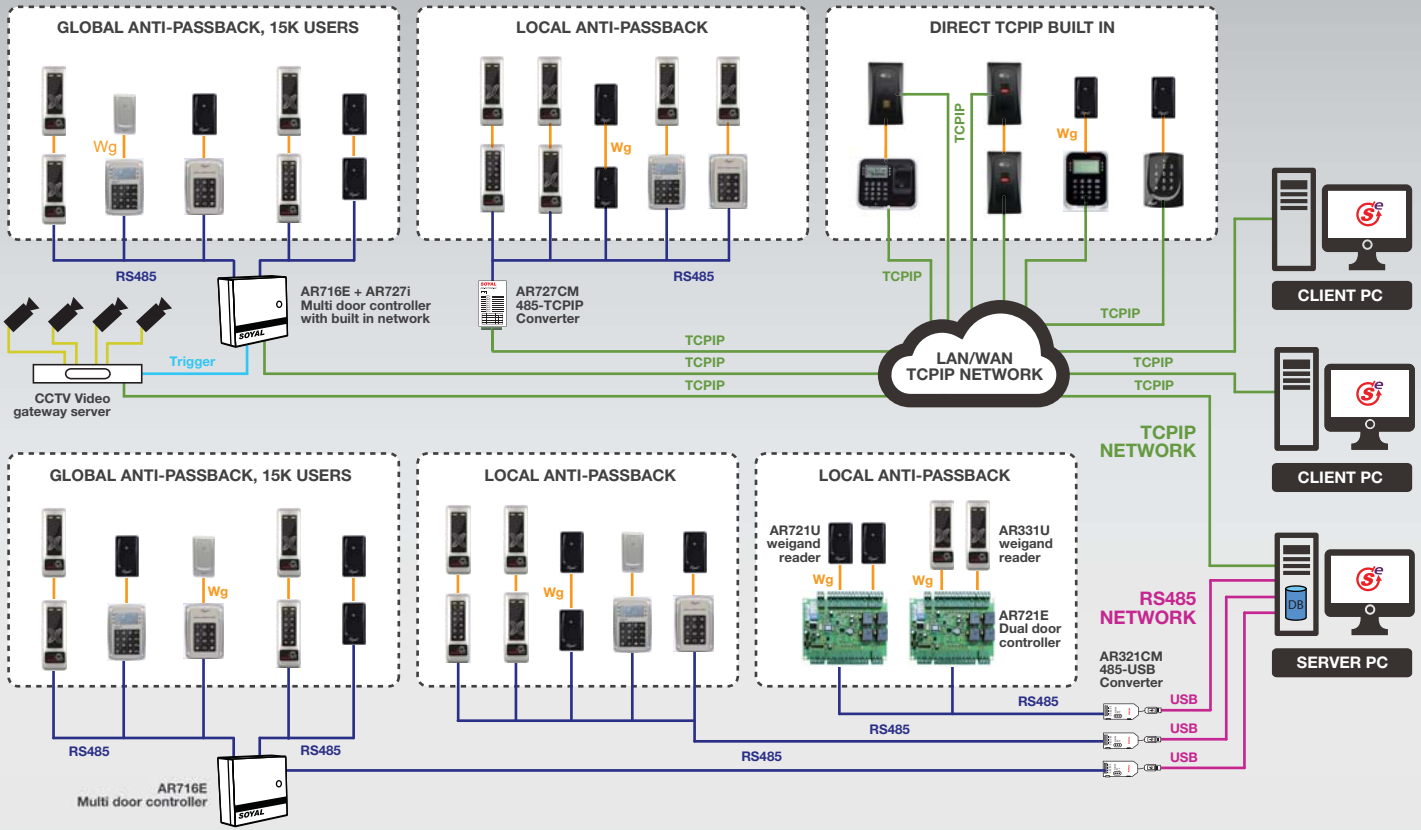

SilverBlack SERIES

Inspired,
Stylish,
Redefined...

Model	AR837EF	AR881EF	AR837E	AR327H	AR321H	AR331HT	AR331HS	AR725E	AR723H
Card user	16000	16000	16000	3000	3000	3000	3000	16000	1024
Event memory	32000	32000	32000	1500	1500	1500	1500	32000	1200
Access mode	9000 fingerprint Card Pin	9000 fingerprint Card	Card Pin	Card Pin	Card Pin	Card Pin	Card	Card Pin	Card
Time zone	63	63	63	11	11	11	11	63	11
Network	Direct TCP/IP RS485	Direct TCP/IP RS485	Direct TCP/IP RS485	RS485	RS485	RS485	RS485	Direct TCP/IP RS485	RS485
Vandal Resistant Metal Housing	No	No	No	Yes	Yes	No	No	No	No
Weatherproof	No	No	No	Yes	Yes	Yes	Yes	No	No
LCD screen	Yes	No	Yes	Yes	No	No	No	No	No
Support AR716E	No	No	No	Yes	Yes	Yes	Yes	No	Yes
Dimension (mm) L x W x H	128x147x65	151x81x73	133x96x44	140x92x40	114x78x33	154x51x21	154x51x21	110x79x26	81x43x18
Weight (g)	572	363	253	473	319	314	314	185	66
Price range	*****	*****	*****	*****	***	***	***	****	**

Clean and intuitive GUI help you search for access activity super fast

Double click event log to see pictures captured for that event

Flexible time attendance to automate clocking report and monitor staff punctuality

Advance version support multiple overnight shift and flexible shift. Attendance will calculate work time, over time, late arrive and early go back.

E-Map pin point threat location and helps you response to alarm faster

E-map will automatically pop up according to alarm event. Double click on icon will pop up live view video of the door.