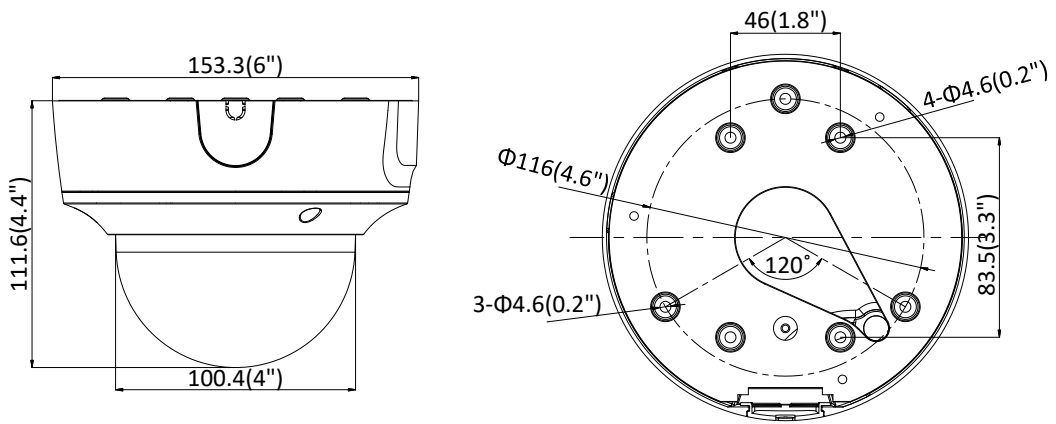

Dimension

Camera: