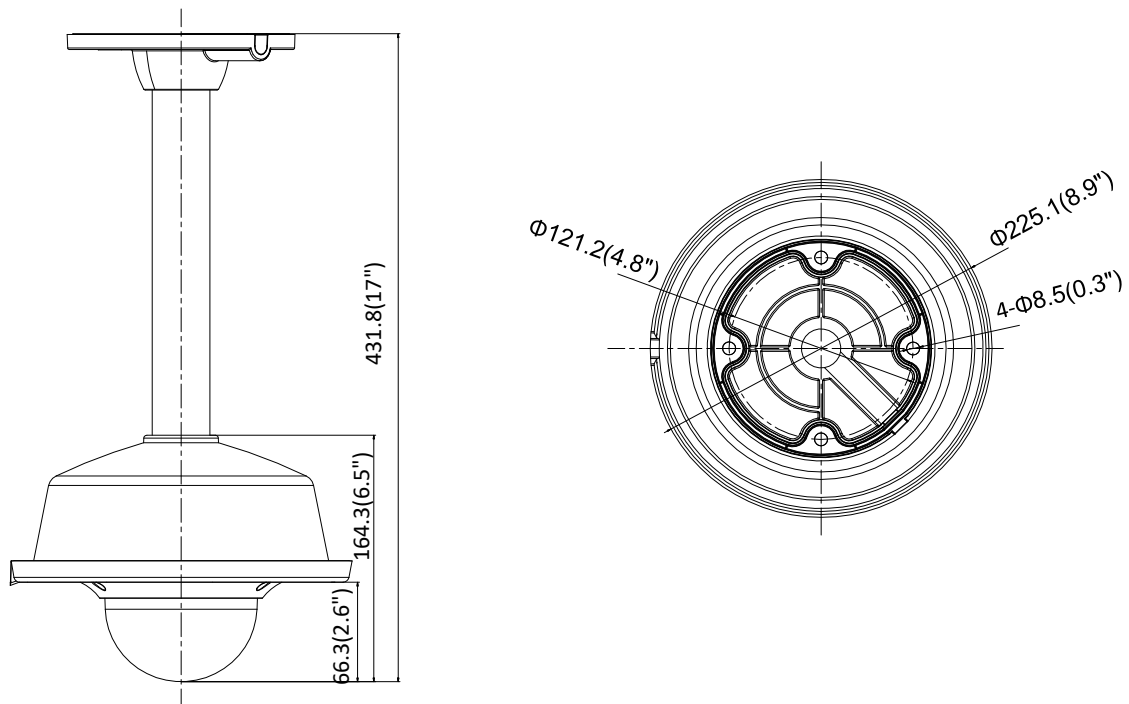

Available Model

DS-2CD2746G1-IZ (2.8 mm to 12 mm), DS-2CD2746G1-IZS (2.8 mm to 12 mm)

Dimension

Camera:

Wall Mounting with the Bracket (DS-1473ZJ-155 and DS-1253ZJ-L):

Pendant Mounting with the Bracket (DS-1471ZJ-155 and DS-1253ZJ-L):