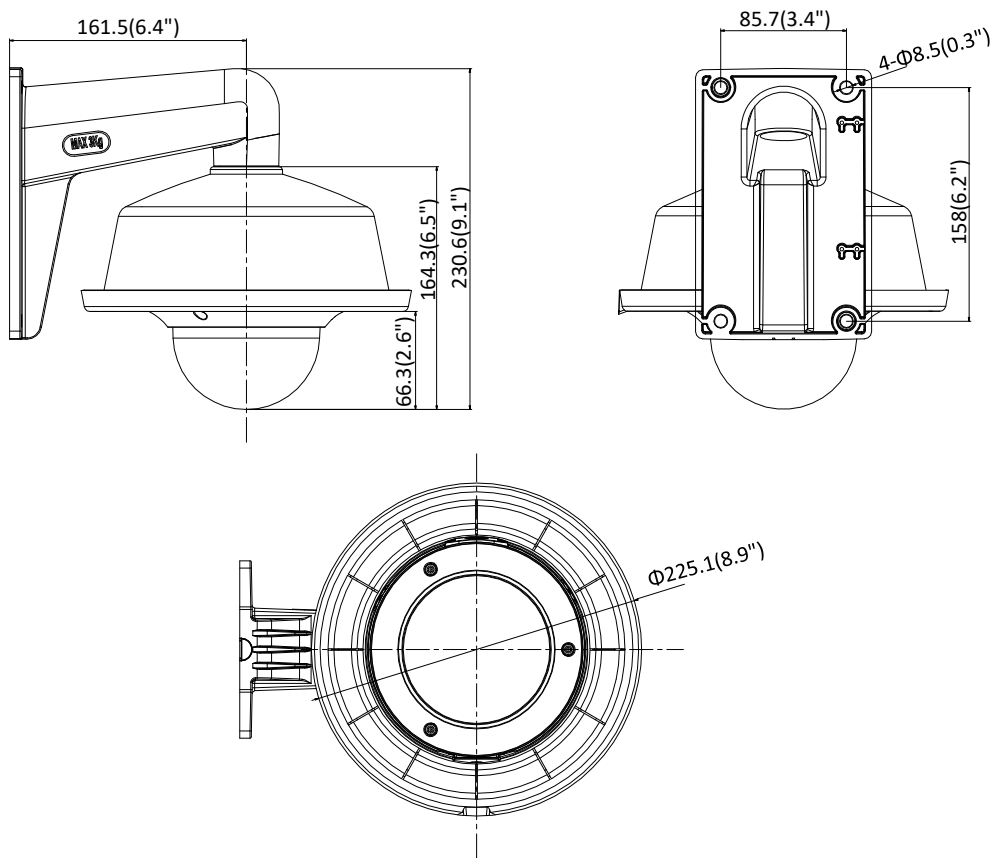

Available Model

DS-2CD2746G1-IZ (2.8 mm to 12 mm), DS-2CD2746G1-IZS (2.8 mm to 12 mm)

Dimension

Camera:

Wall Mounting with the Bracket (DS-1473ZJ-155 and DS-1253ZJ-L):

Pendant Mounting with the Bracket (DS-1471ZJ-155 and DS-1253ZJ-L):

Unit: mm(inch)

Accessory

Distributed by

DS-1471ZJ-155
Pendant Mount

DS-1473ZJ-155
Wall Mount

DS-1475ZJ-SUS
Vertical Pole Mount

DS-1476ZJ-SUS
Corner Mount

DS-1280ZJ-DM55
Junction Box