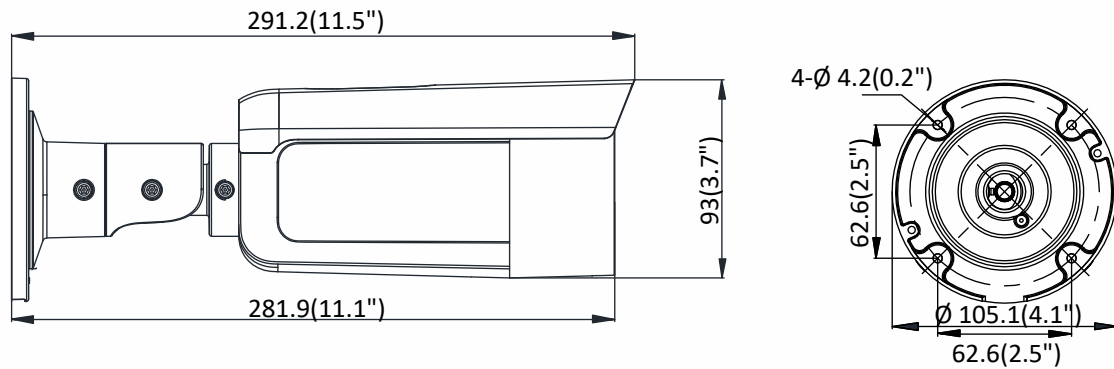

Dimension

Unit: mm(inch)

Accessory

DS-1260ZJ
Junction Box

Distributed by