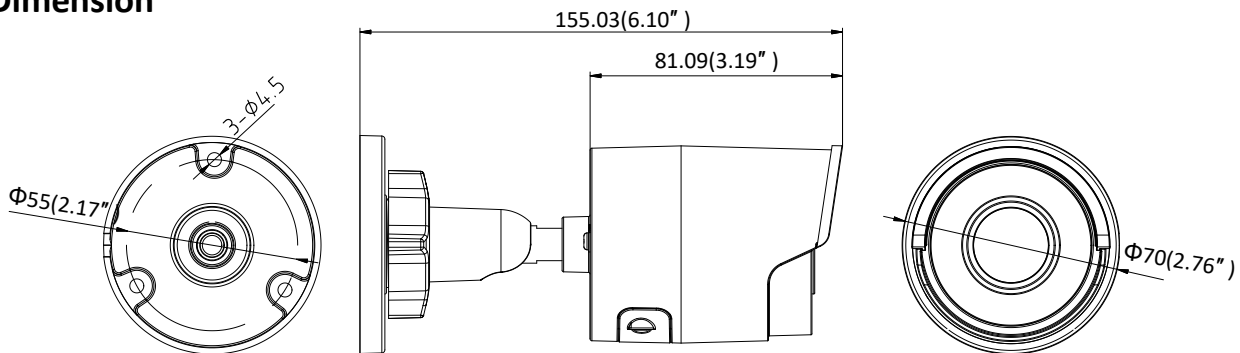

Dimension

Unit: mm

Accessory

Distributed by