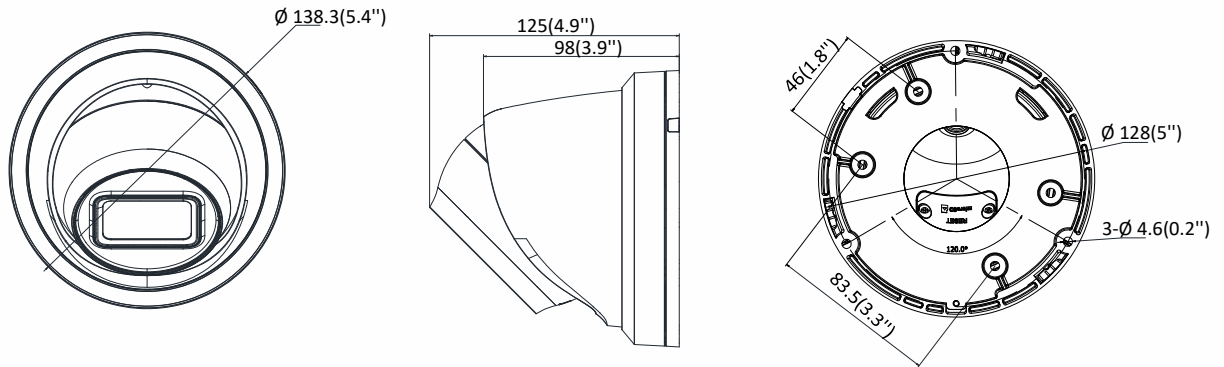

General Function	One-key reset, anti-flicker, three streams, heartbeat, mirror, password protection, privacy mask, watermark, IP address filter
Firmware Version	V5.5.61
API	ONVIF (PROFILE S, PROFILE G), ISAPI
Simultaneous Live View	Up to 6 channels
User/Host	Up to 32 users 3 levels: Administrator, Operator and User
Client	iVMS-4200, Hik-Connect, iVMS-5200, iVMS-4500
Web Browser	Plug-in required live view: IE8+, Chrome 41.0-44, Firefox 30.0-51, Safari 8.0-11 Plug-in free live view: Chrome 45.0+, Firefox 52.0+
Interface	
Communication Interface	1 RJ45 10M/100M self-adaptive Ethernet port
On-board Storage	Built-in micro SD/SDHC/SDXC slot, up to 128 GB
Reset Button	Yes
SVC	H.265 encoding and H.264 encoding support
Smart Feature-set	
Behavior Analysis	Line crossing detection, intrusion detection, unattended baggage detection, object removal detection
Exception Detection	Scene change detection
Face Detection	Yes
General	
Operating Conditions	-30 °C to +60 °C (-22 °F to +140 °F), humidity 95% or less (non-condensing)
Power Supply	12 VDC ± 25%, 5.5 mm coaxial power plug PoE (802.3af, class 3)
Power Consumption	12 VDC, 0.7 A, max: 7.5 W PoE: (802.3af, 36 VDC to 57 VDC), 0.3 A to 0.2 A, max: 9 W
IR Range	Up to 30 m
Wavelength	850 nm
Protection Level	IP67
Material	Camera body: Metal
Dimensions	Camera: Φ 138.3 × 125 mm (5.4" × 4.9")
Weight	Camera: 725 g (1.6 lb.) With package: 966 g (2.1 lb.)

Available Model

DS-2CD2385G1-I (2.8/4/6 mm)

Dimensions

Unit: mm

Accessories

DS-1273ZJ-140
Wall Mount

DS-1271ZJ-140
Pendant Mount

DS-1280ZJ-DM21
Junction Box