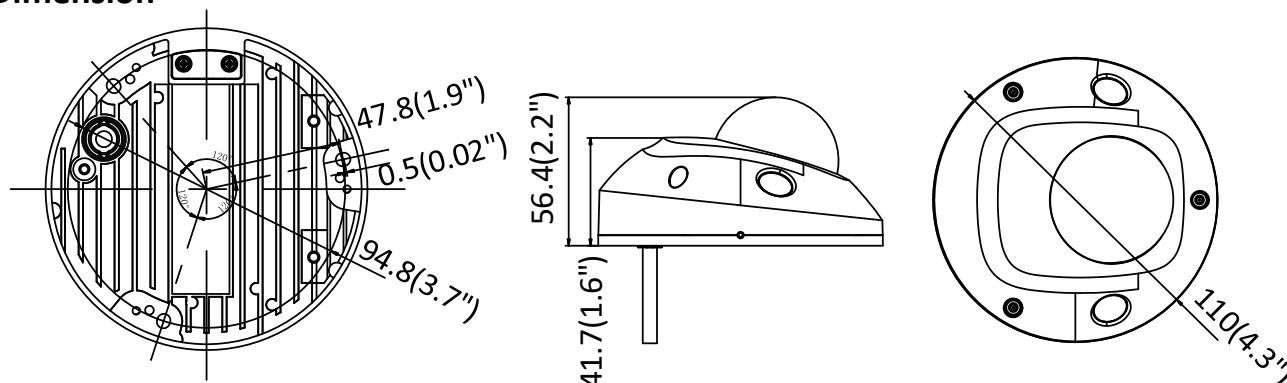

Dimension

Accessory

Junction Box

Junction Box

Distributed by

HIKVISION®

Headquarters

No.555 Qianmo Road, Binjiang District,
Hangzhou 310051, China
T +86-571-8807-5998
overseasbusiness@hikvision.com

Hikvision USA
T +1-909-895-0400
sales.usa@hikvision.com

Hikvision Australia
T +61-2-8599-4233
salesau@hikvision.com

Hikvision India
T +91-22-28469900
sales@pramahikvision.com

Hikvision Canada
T +1-866-200-6690
sales.canada@hikvision.com

Hikvision Thailand
T +662-275-9949
sales.thailand@hikvision.com

Hikvision Europe
T +31-23-5542770
sales.eu@hikvision.com

Hikvision Italy
T +39-0438-6902
info.it@hikvision.com

Hikvision Brazil
T +55 11 3318-0050
Latam.support@hikvision.com

Hikvision Turkey
T +90 (216)521 7070- 7074
sales.tr@hikvision.com

Hikvision Malaysia
T +601-7652-2413
sales.my@hikvision.com

Hikvision UK & Ireland
T +01628-902140
sales.uk@hikvision.com

Hikvision South Africa
Tel: +27 (10) 0351172
sale.africa@hikvision.com

Hikvision France
T +33(0)1-85-330-450
info.fr@hikvision.com

Hikvision Kazakhstan
T +7-727-9730667
nikia.panfilov@hikvision.ru

Hikvision Vietnam
T +84-974270888
sales.vt@hikvision.com

Hikvision UAE
T +971-4-4432090
salesme@hikvision.com

Hikvision Singapore
T +65-6684-4718
sg@hikvision.com

Hikvision Spain
T +34-91-737-16-55
info.es@hikvision.com

Hikvision Tashkent
T +99-87-1238-9438
uzb@hikvision.ru

Hikvision Hong Kong
T +852-2151-1761
info.hk@hikvision.com

Hikvision Russia
T +7-495-669-67-99
sateru@hikvision.com

Hikvision Korea
T +82-[0]31-731-8817
sales.korea@hikvision.com

Hikvision Poland
T +48-22-460-01-50
info.pl@hikvision.com

Hikvision Indonesia
T +62-21-2933759
Sales.Indonesia@hikvision.com