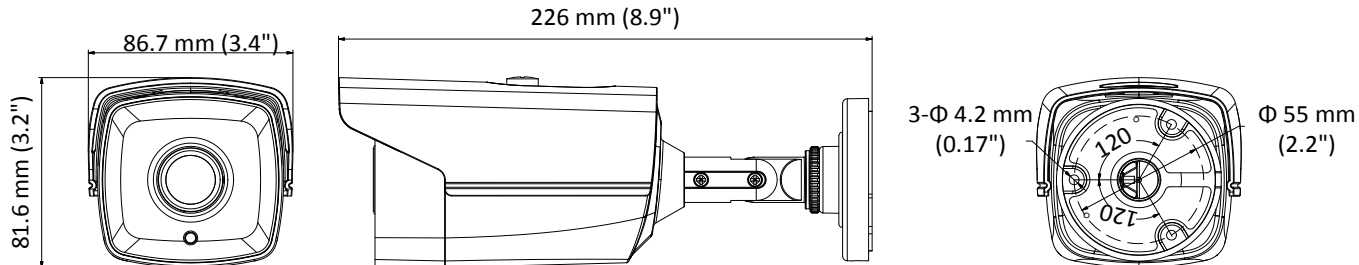

Order Model

DS-2CE16D0T-IT3E

Dimension